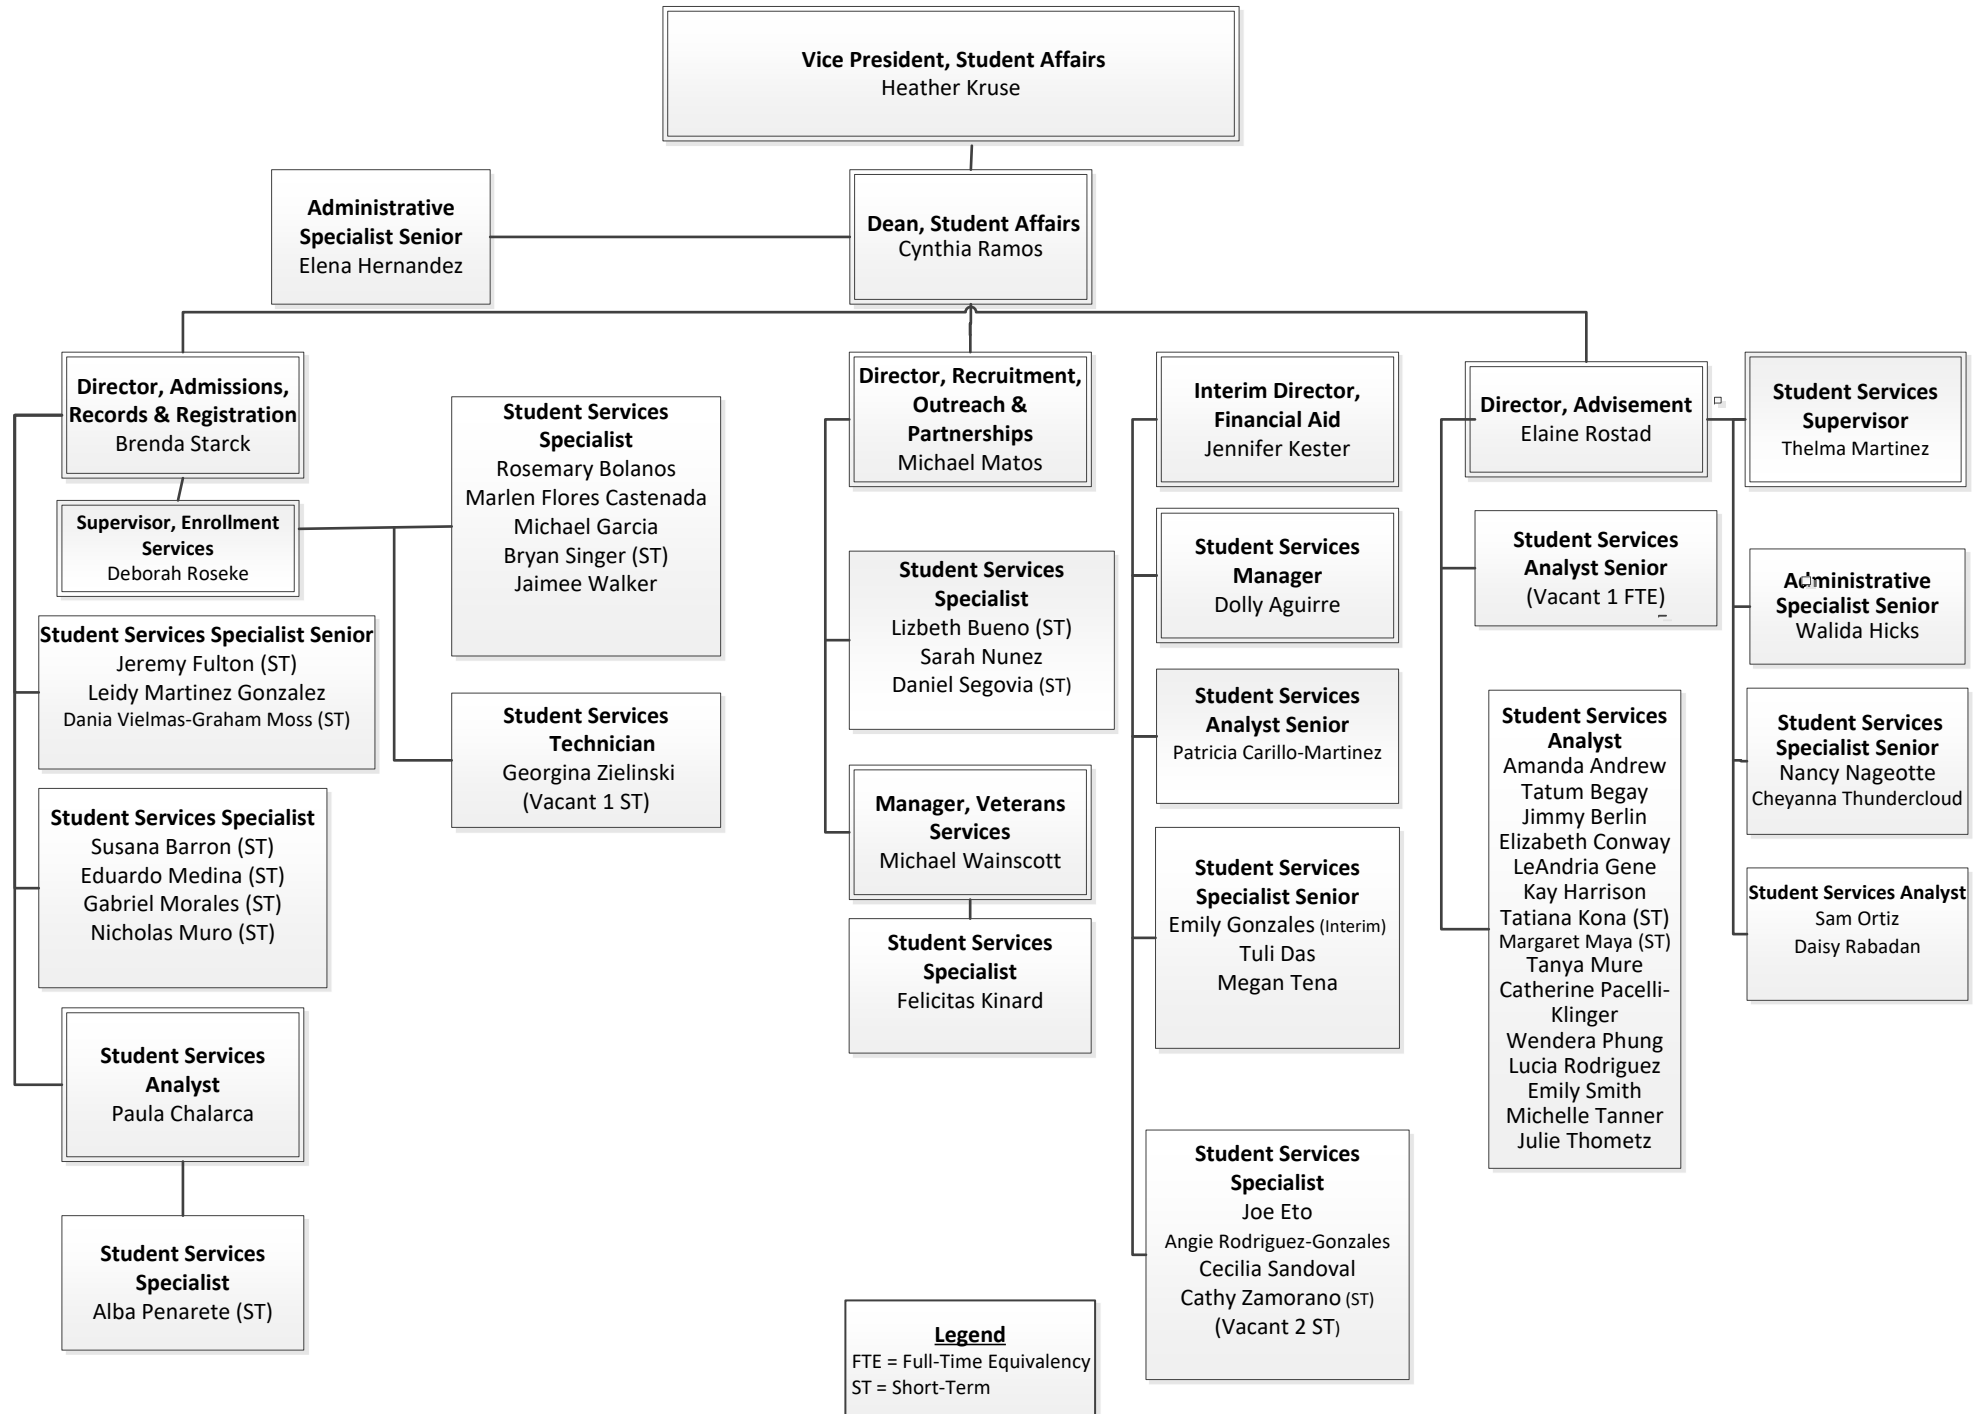

Office of Student Affairs

Continued on
Page 2

Legend
FTE = Full-Time Equivalency
ST = Short-Term

Office of Student Affairs

Legend
 FTE = Full-Time Equivalency
 ST = Short-Term