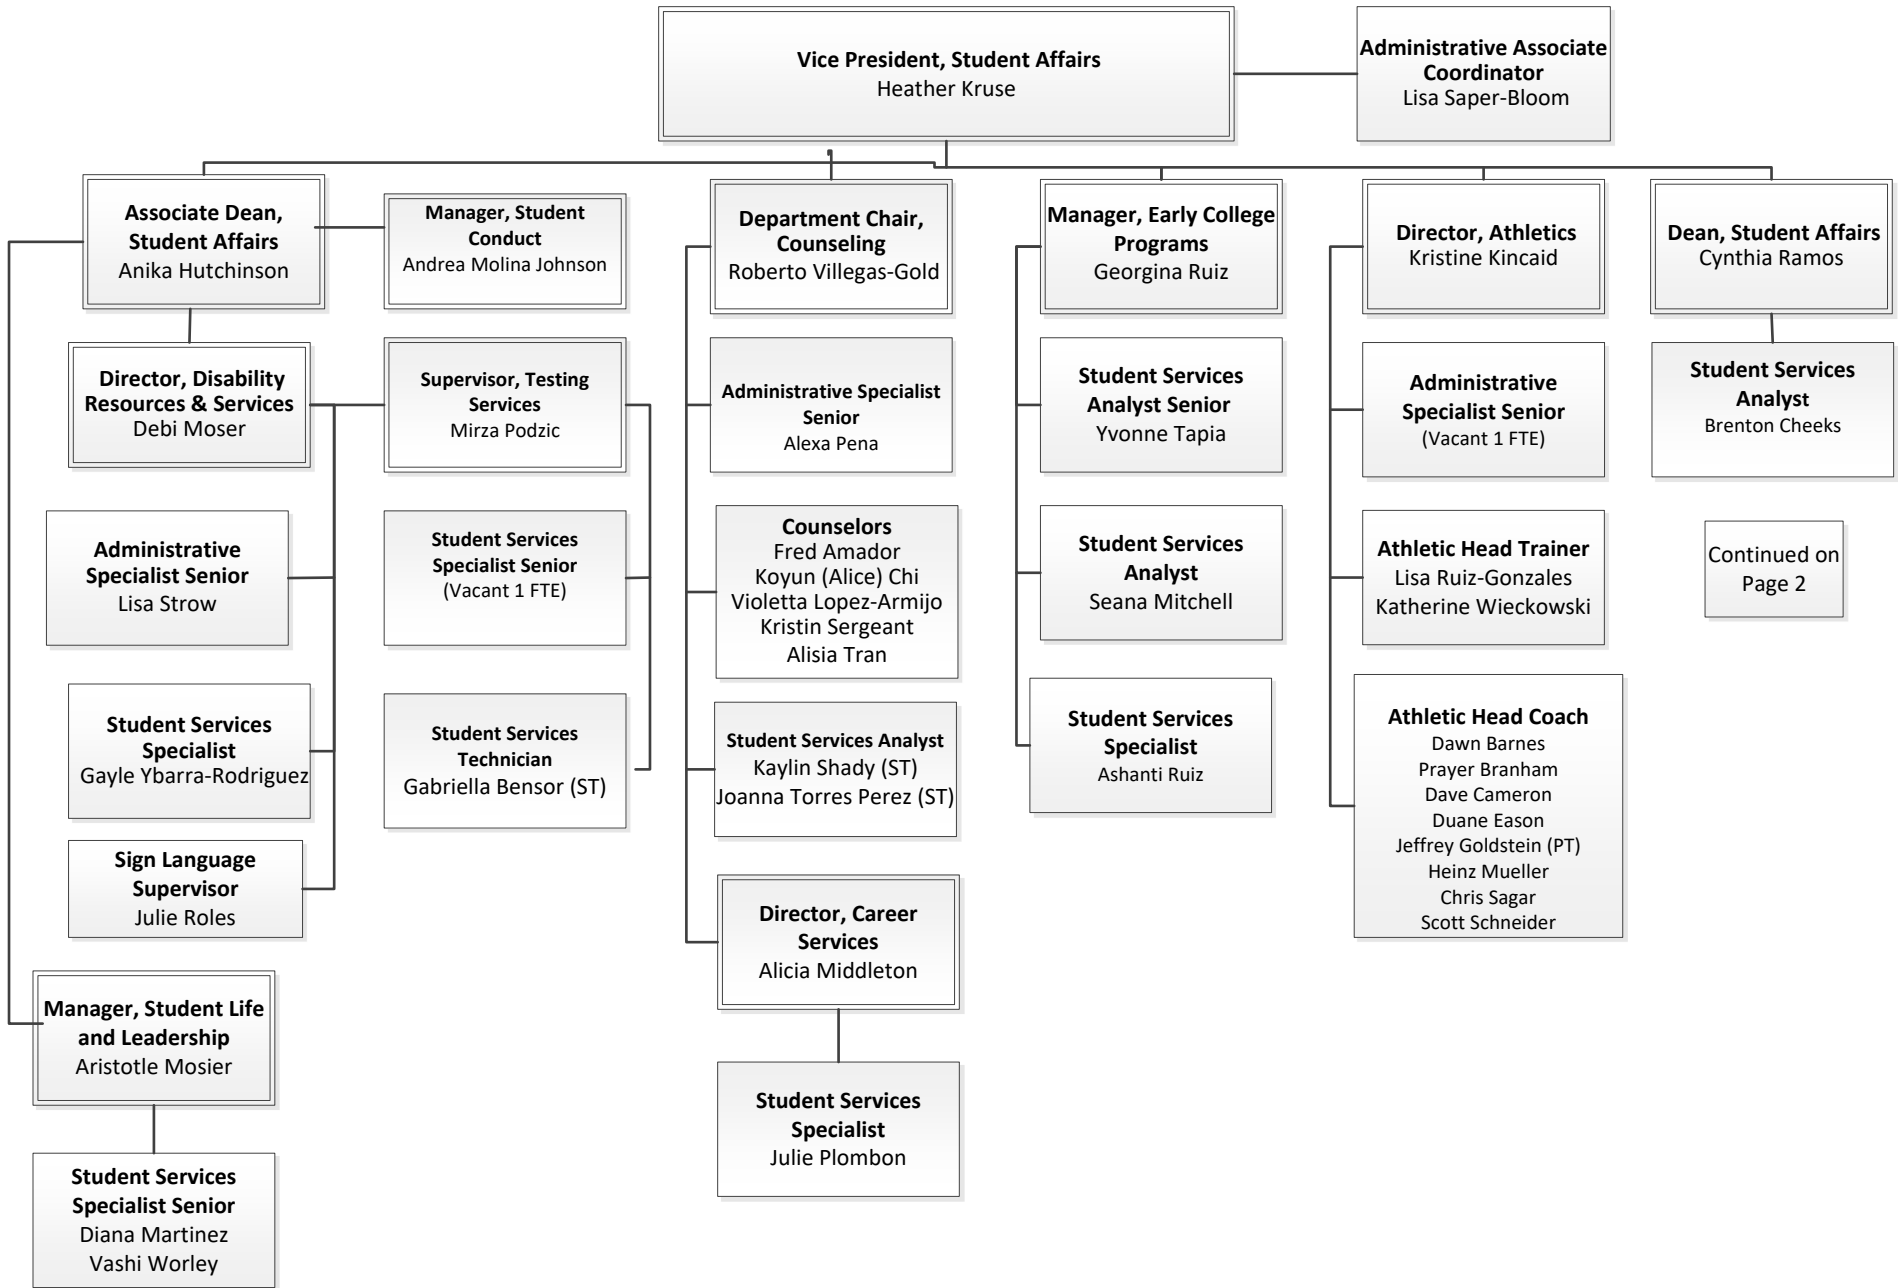

Office of Student Affairs

Continued on
Page 2

Legend
FTE = Full-Time Equivalency
ST = Short-Term

Office of Student Affairs

Legend
 FTE = Full-Time Equivalency
 ST = Short-Term