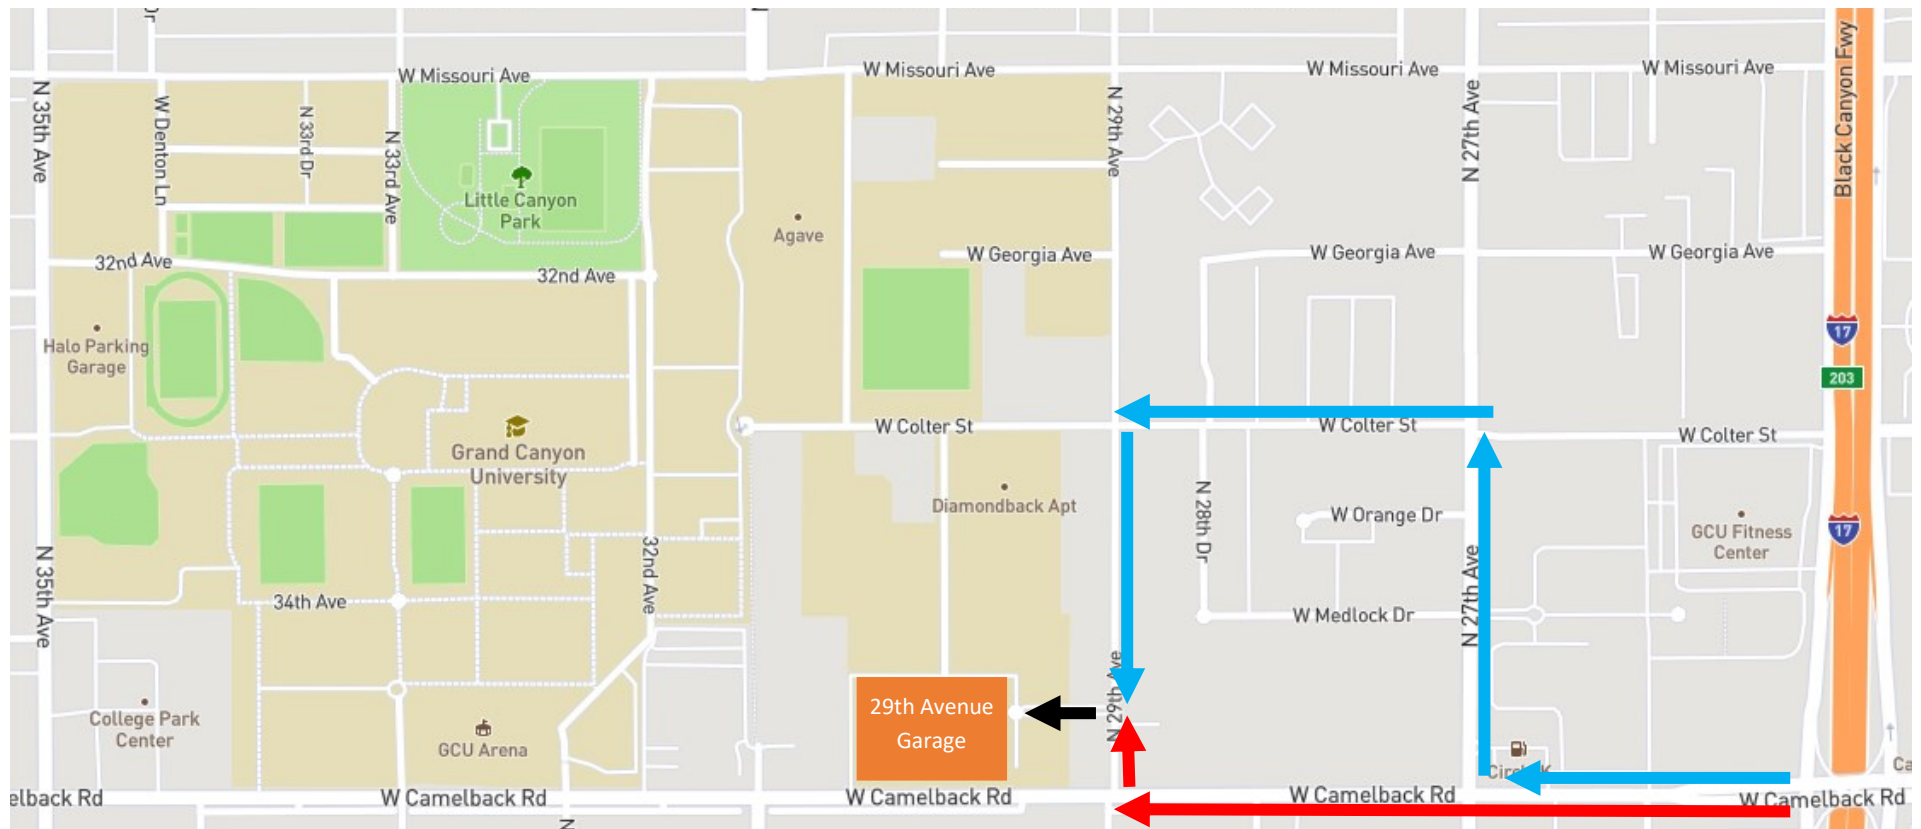

GRAND CANYON UNIVERSITY™

3300 W. Camelback Road, Phoenix, AZ 85017

 Handicap Parking

Limited shuttle service will be available from the parking garage.

Alternative way to 29th Avenue parking garage

Approaching from the I-17:

To avoid the heavy traffic on Camelback, we have been informed that an easier way to get to the **29th Avenue Parking Garage** is to take the **BLUE** route:

- Head west on Camelback Road, turn right on 27th Avenue (northbound)
- Turn left on Colter Street (westbound)
- Turn left on 29th Avenue (southbound) to the parking garage (westbound)