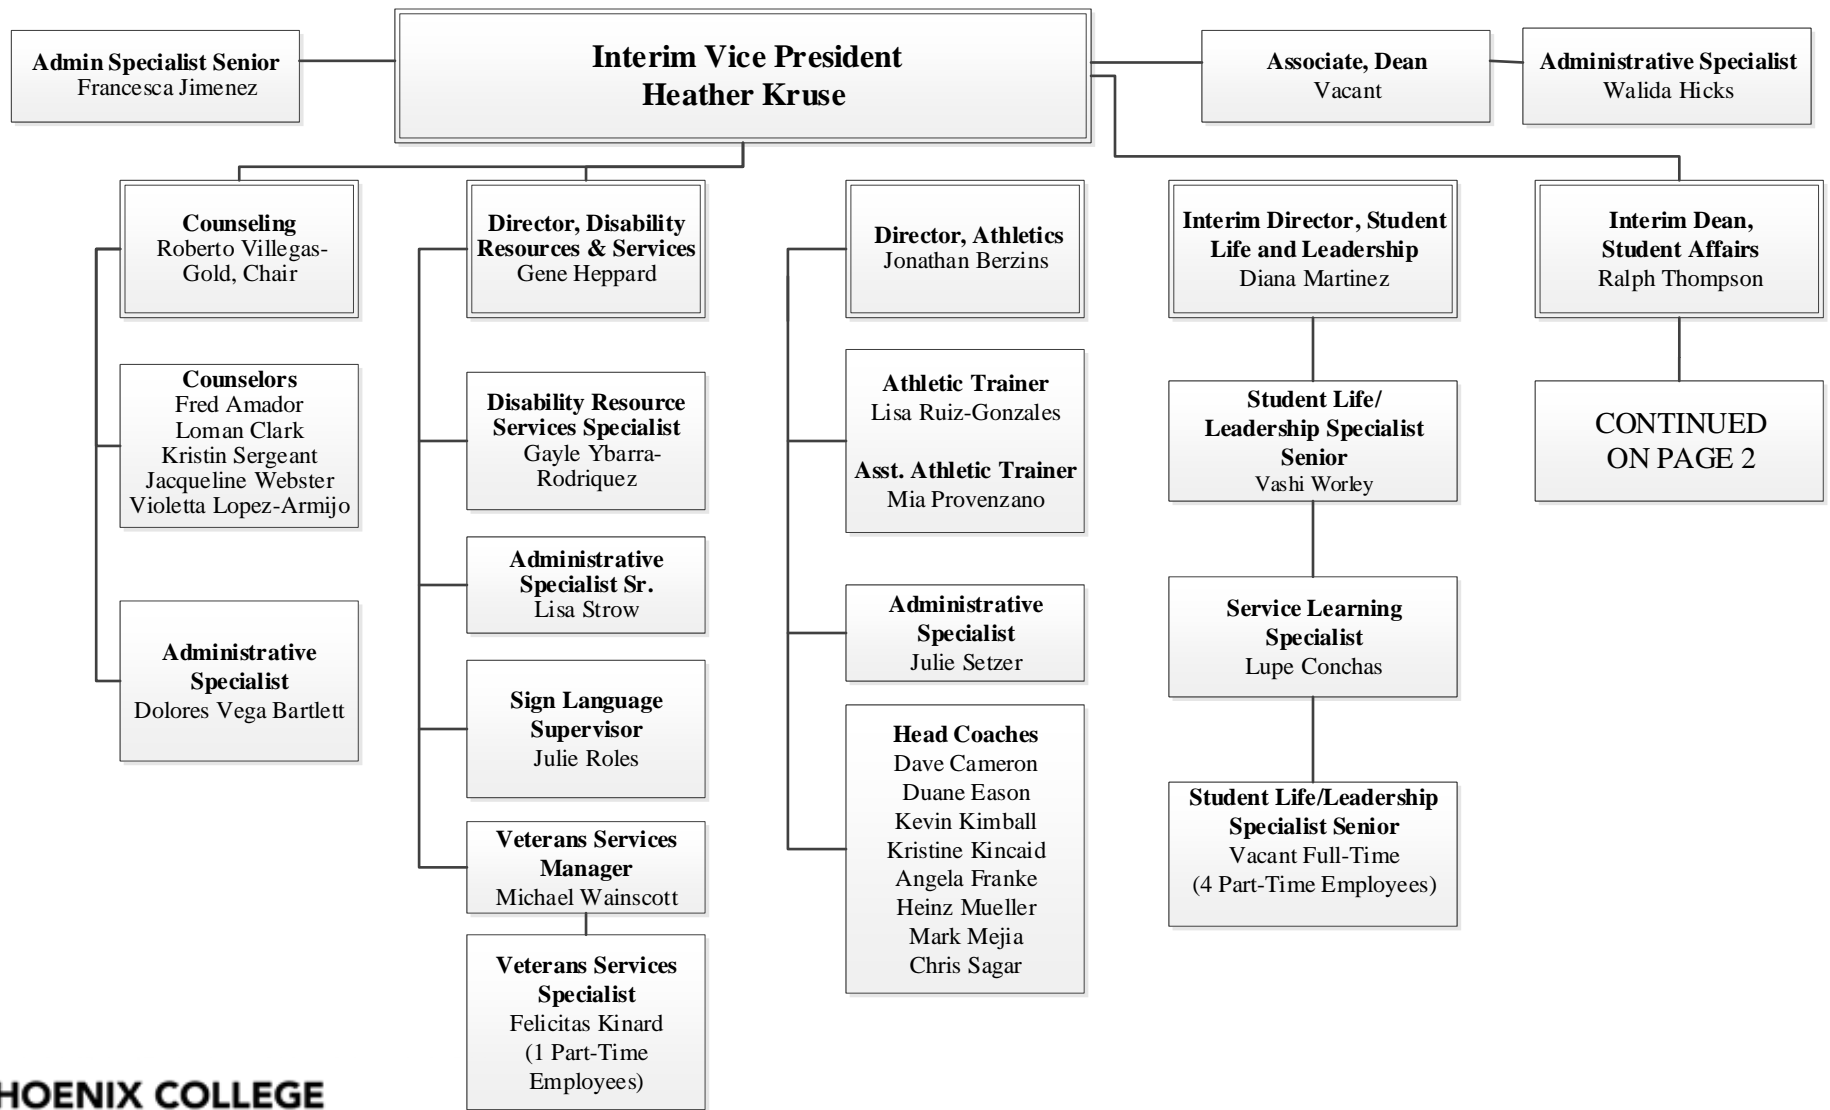

Office of Student Affairs – 2018-19

PHOENIX COLLEGE

A MARICOPA COMMUNITY COLLEGE

Interim Vice President, Student Affairs
Heather Kruse

Administrative Specialist Sr.
Elena Hernandez

**Interim Dean
Student Affairs**
Julie Voller