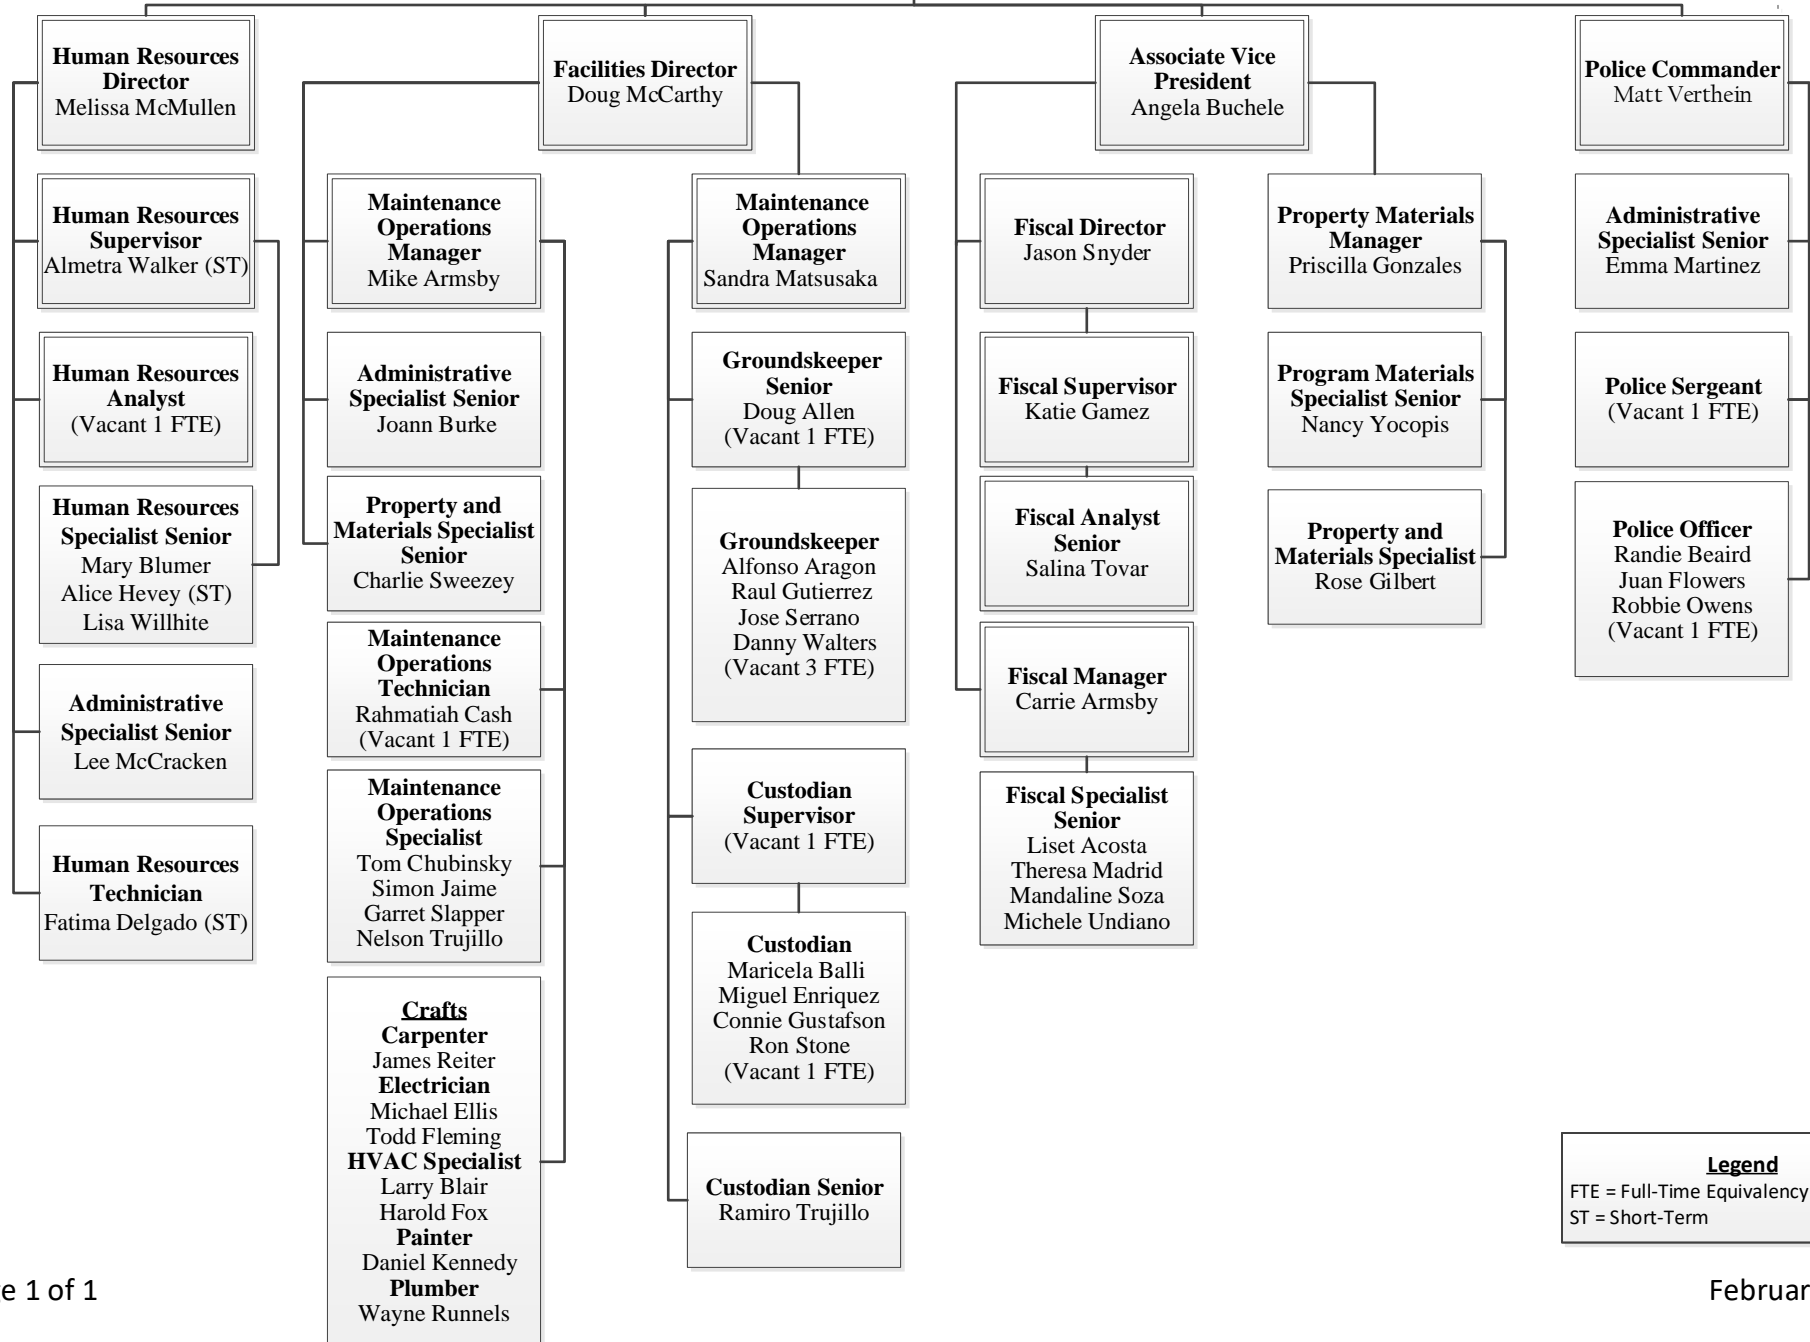

Office of Administrative Services

Vice President, Administrative Services

Paul DeRose

Administrative Specialist Senior
Teresa Wadman

Legend
FTE = Full-Time Equivalency
ST = Short-Term