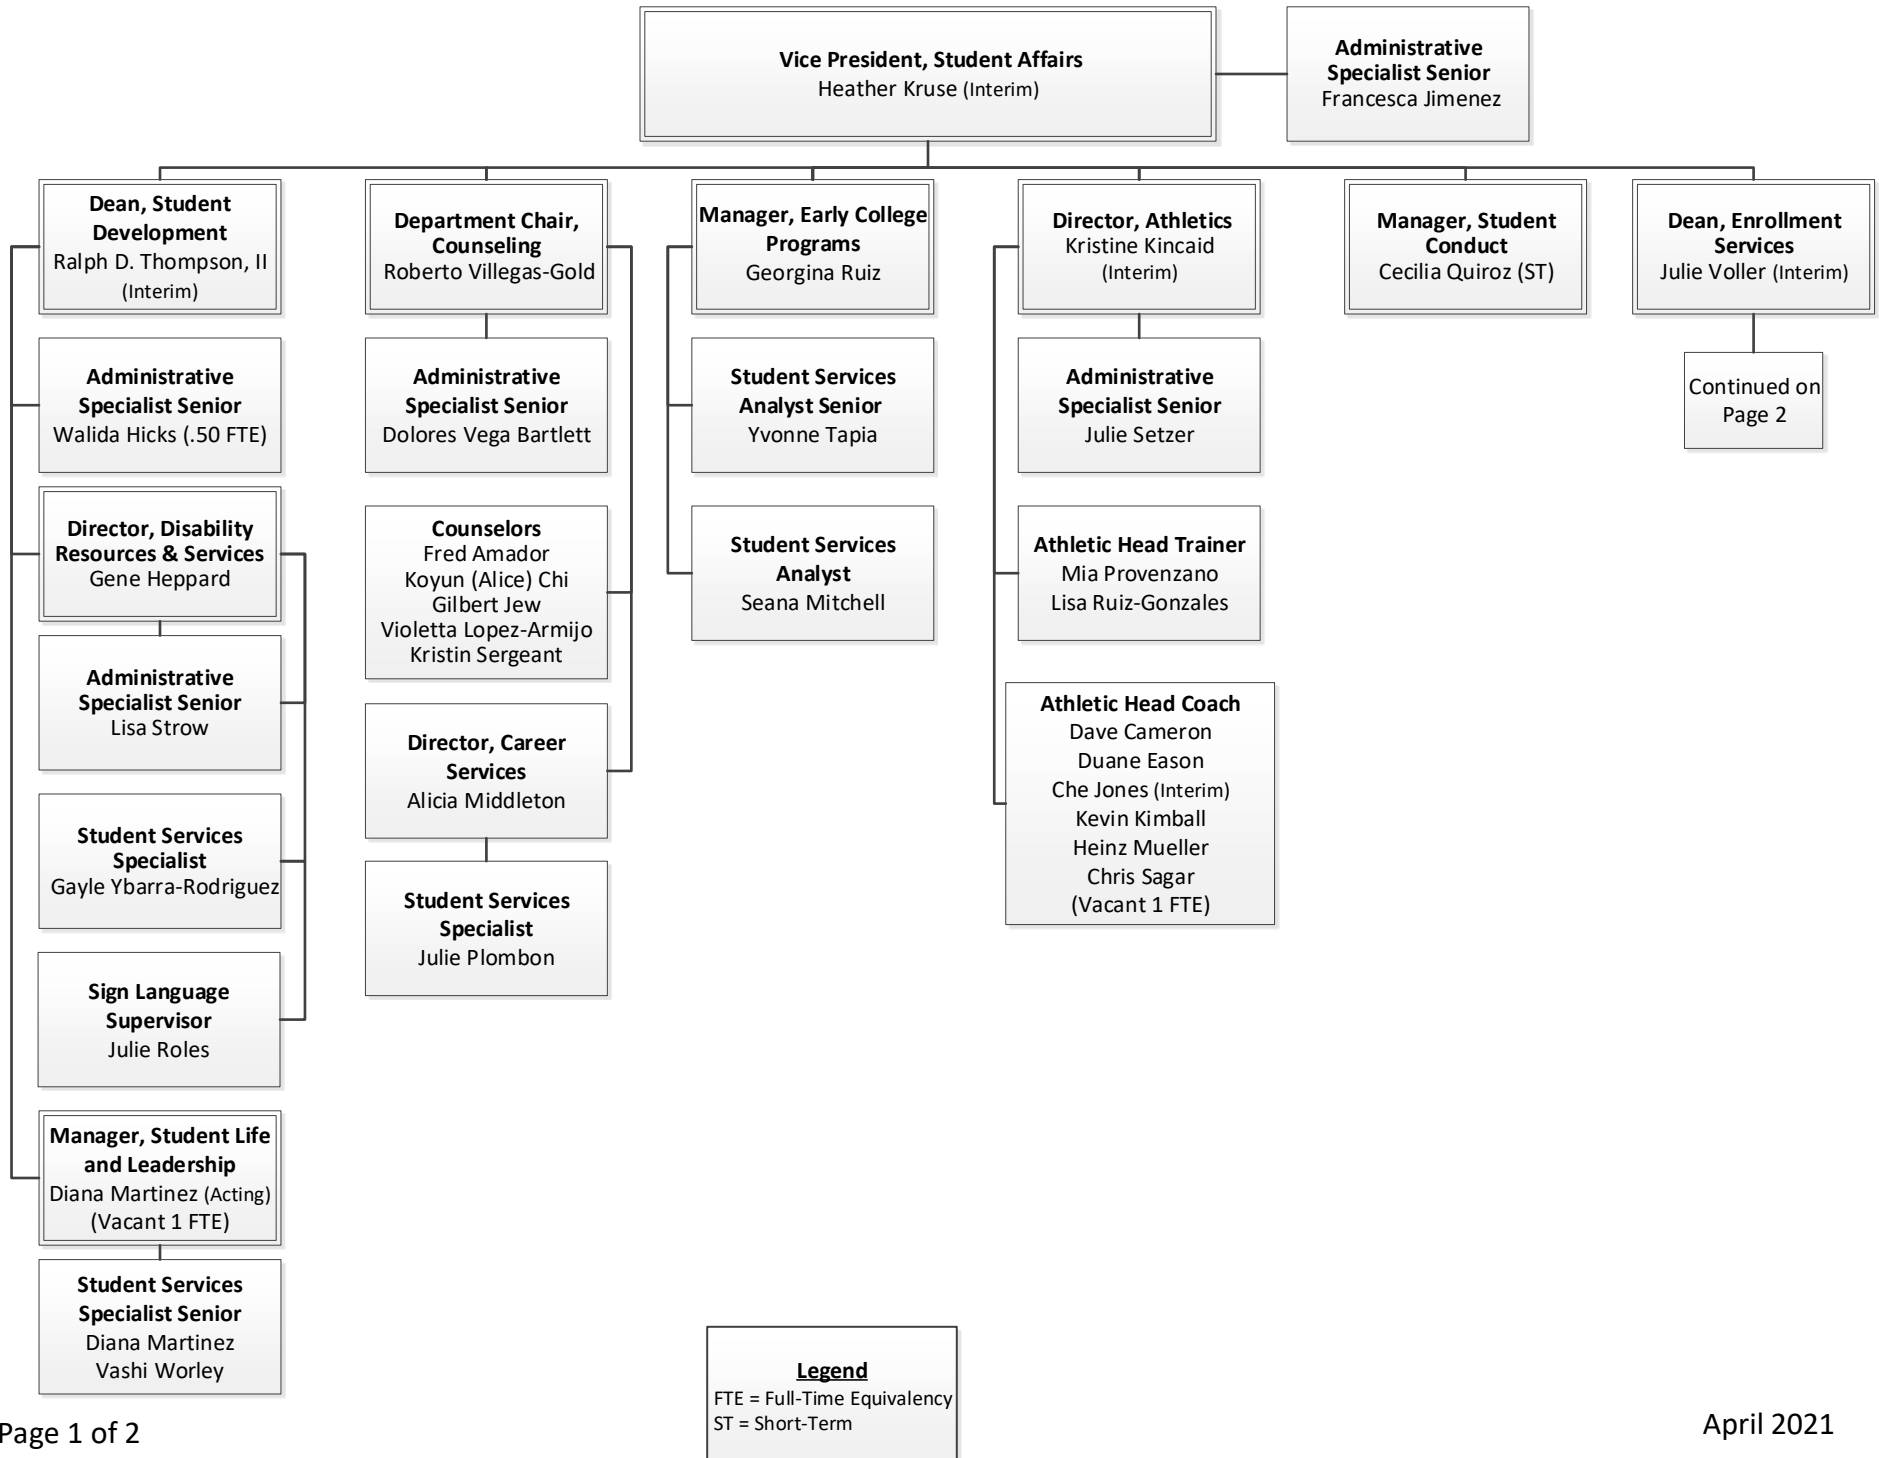

Office of Student Affairs

Legend
 FTE = Full-Time Equivalency
 ST = Short-Term

Office of Student Affairs

Legend
 FTE = Full-Time Equivalency
 ST = Short-Term