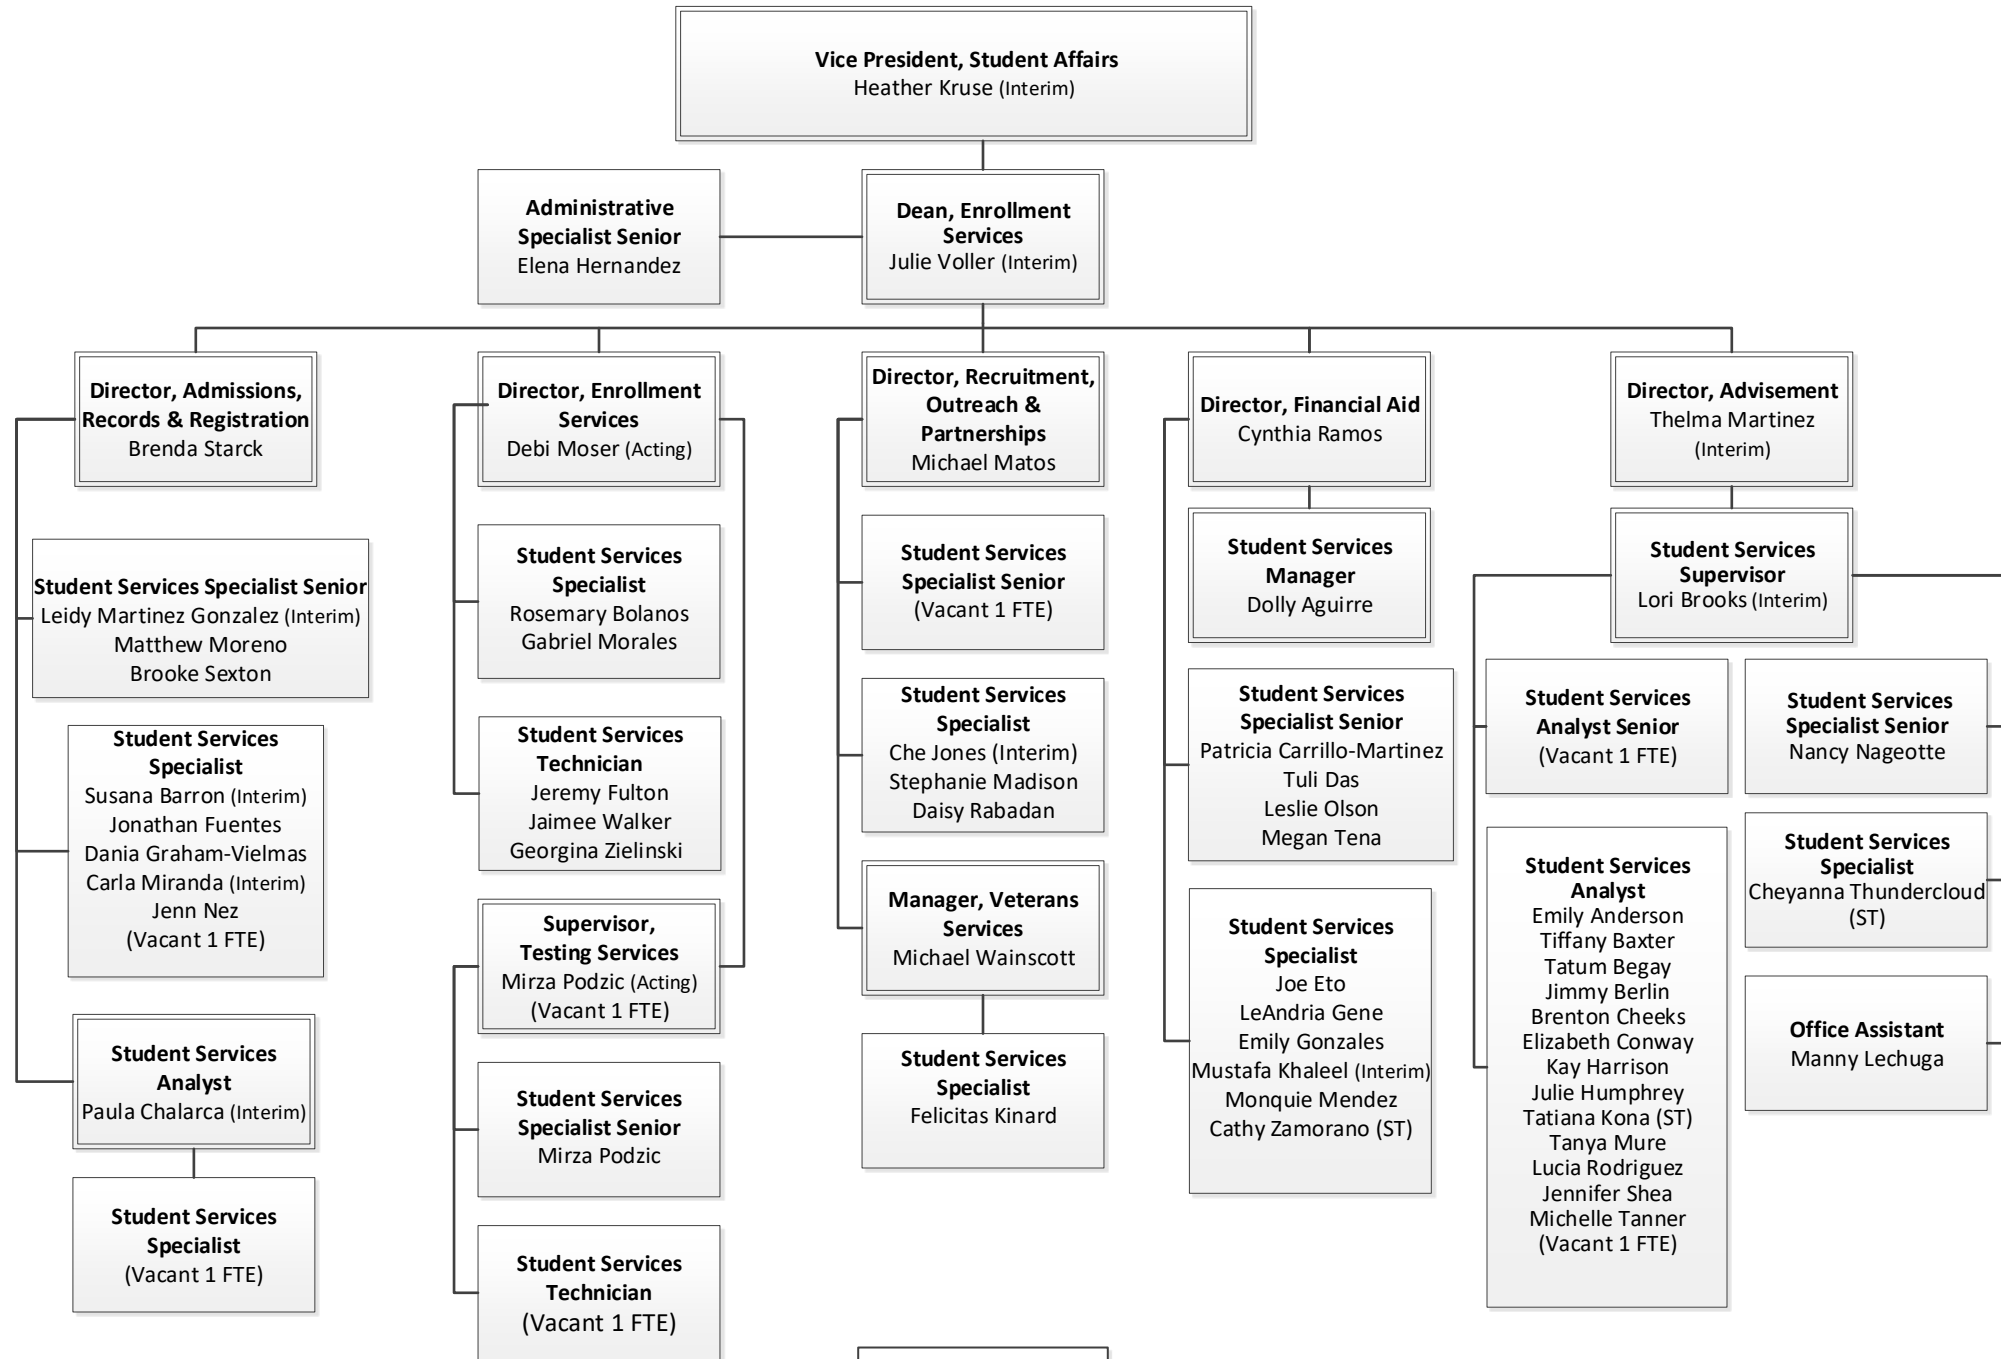

Office of Student Affairs

Legend
 FTE = Full-Time Equivalency
 ST = Short-Term

Office of Student Affairs

Legend
 FTE = Full-Time Equivalency
 ST = Short-Term