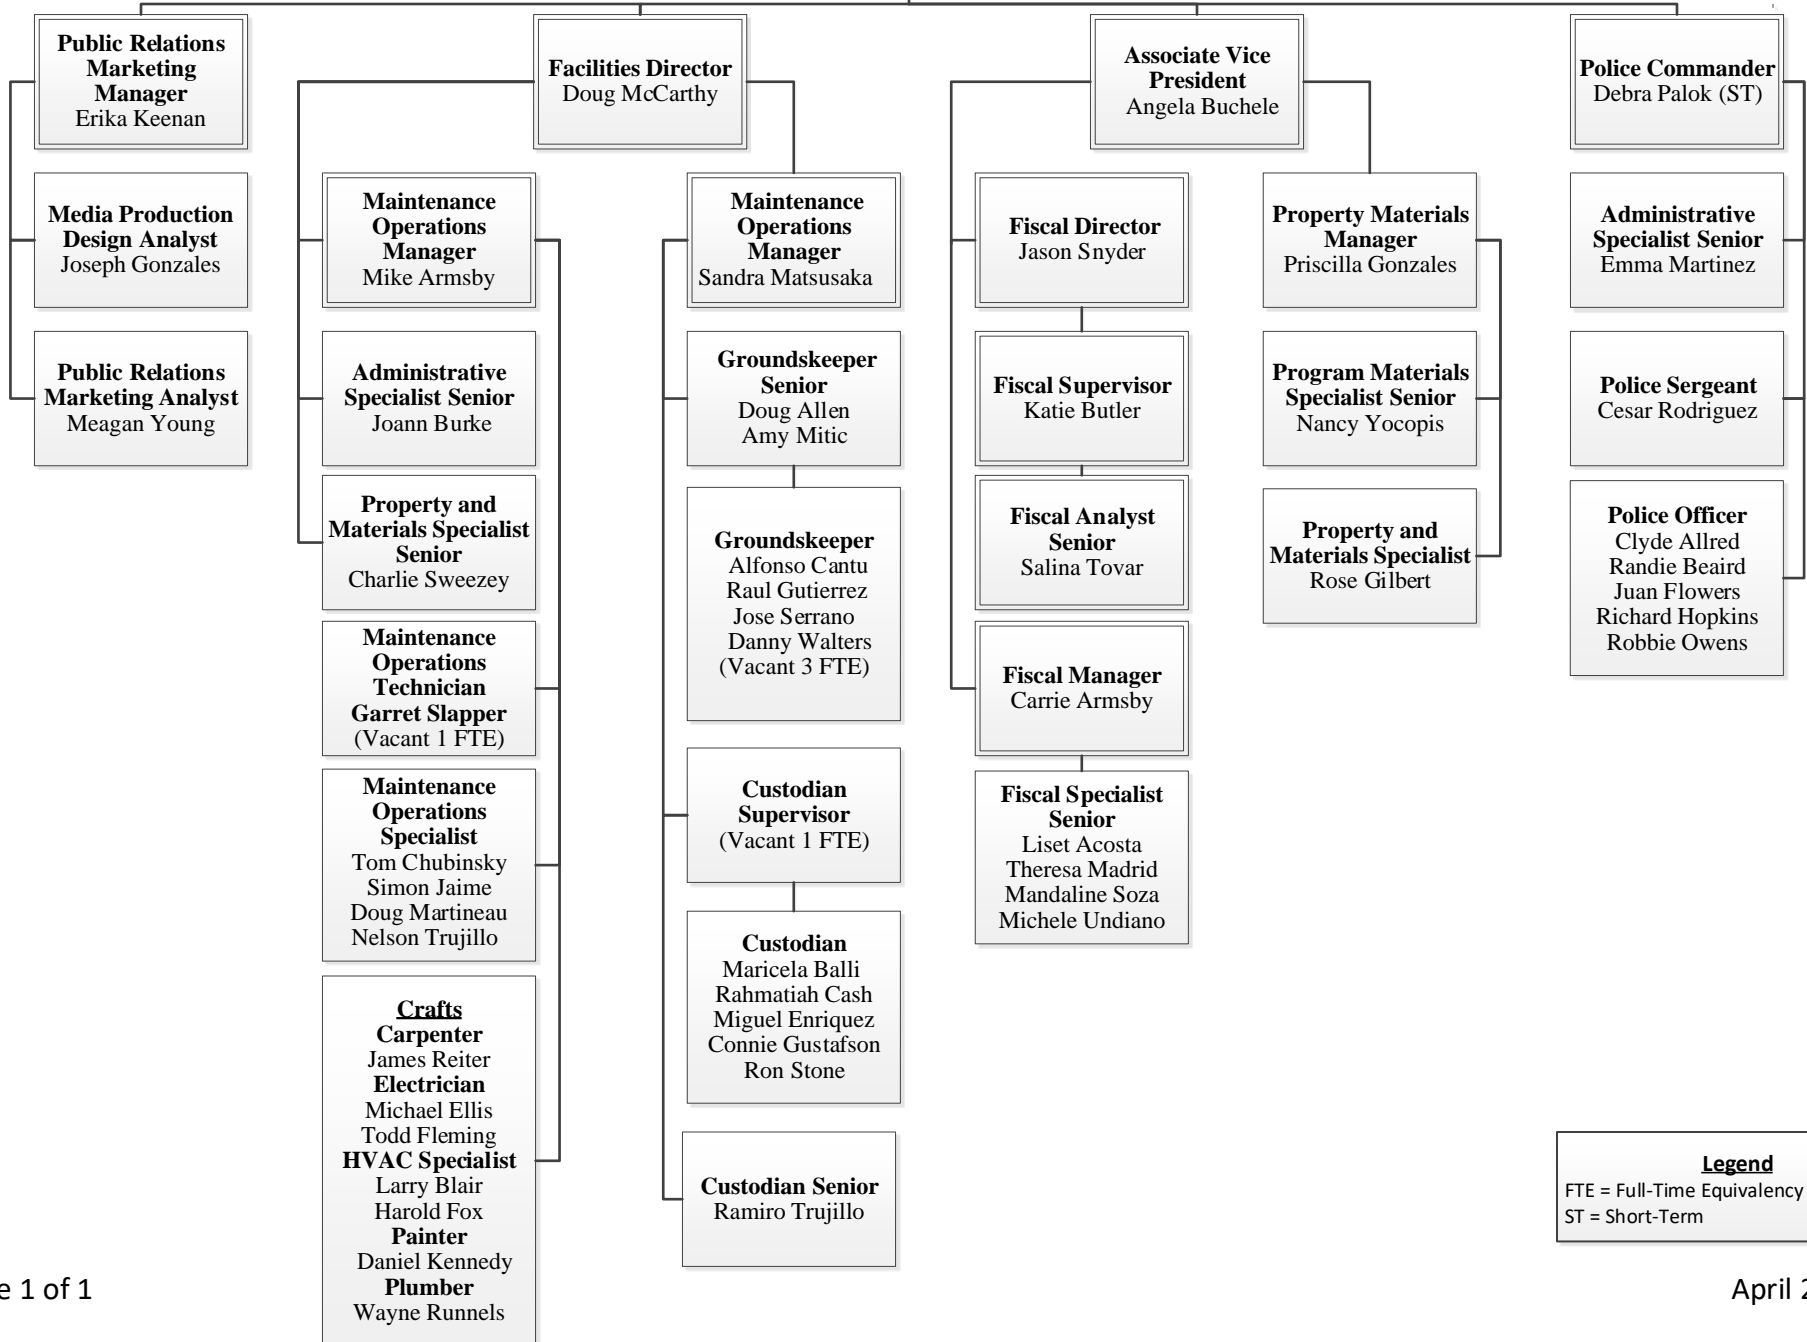

# Office of Administrative Services

**Vice President, Administrative Services**  
Paul DeRose

**Administrative Specialist Senior**  
Teresa Wadman

**Legend**  
FTE = Full-Time Equivalency  
ST = Short-Term