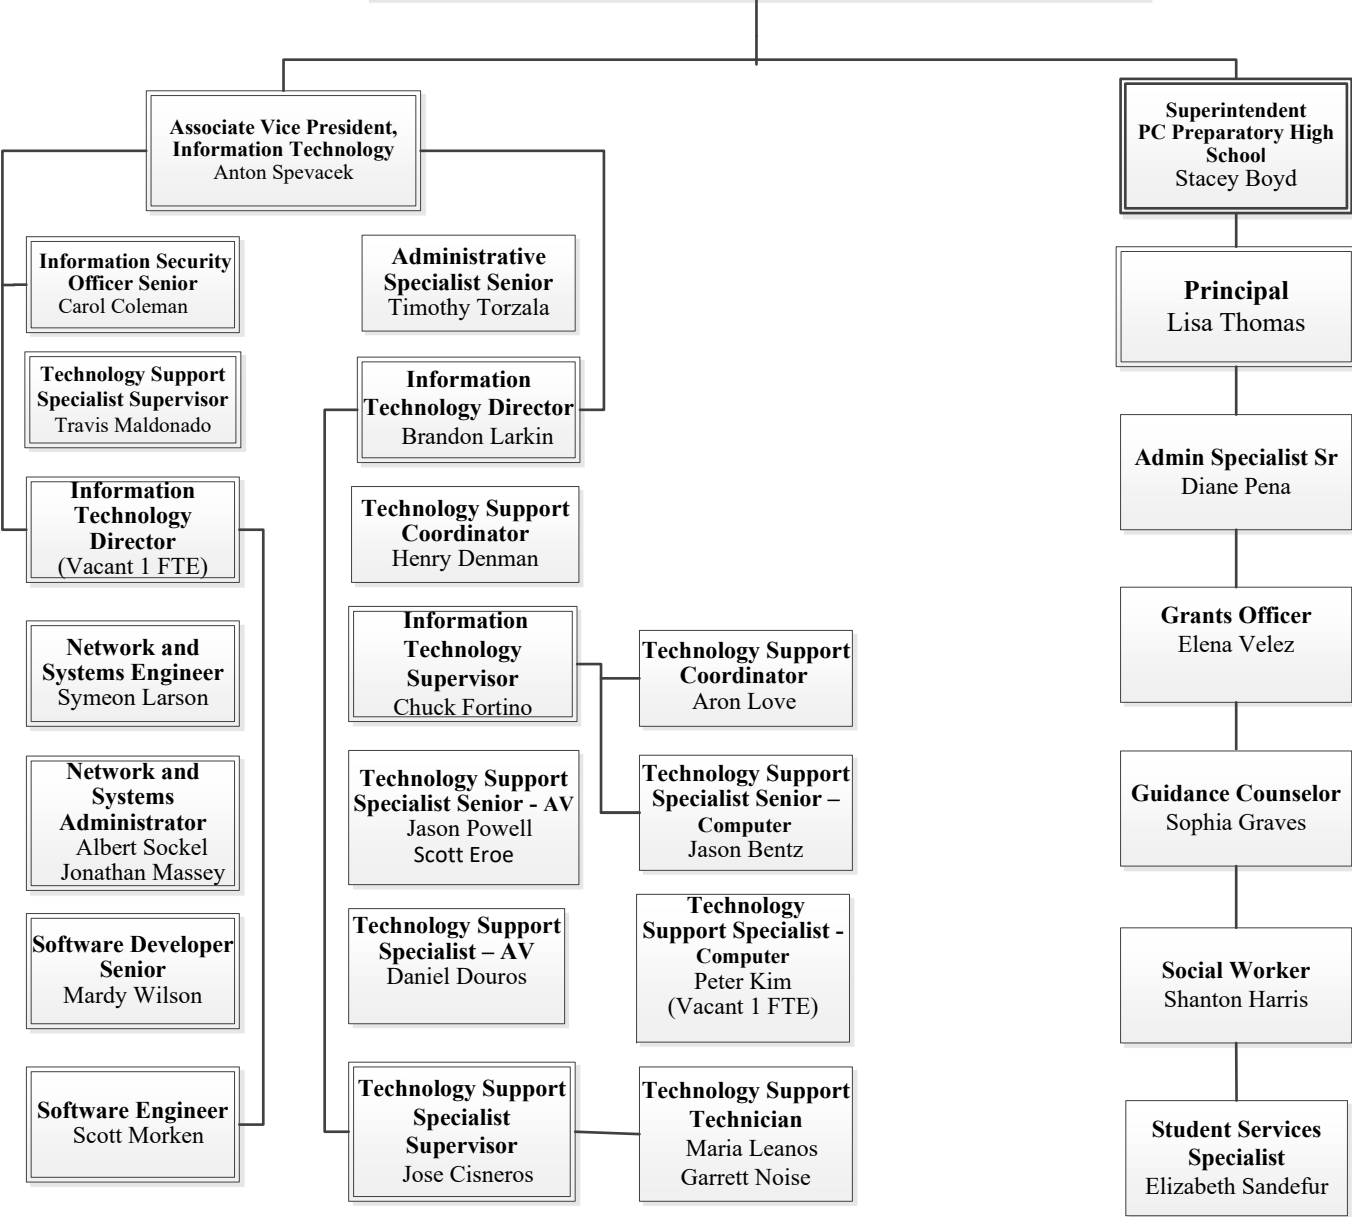

Office of the President

Legend
 FTE = Full-Time Equivalency
 ST = Short-Term

Office of the President

College President
Kimberly Britt, Ph.D.

High School Teachers

Special Education
Petra Abril
(Vacant 1 FTE)

Math
Emanuel Galvan
(Vacant 1 FTE)

Health
Kerry Keith

English
Cherice Walloe
(Vacant 1 FTE)

History
Emily Quezada
(Vacant 1 FTE)

Science
Carrie Lifshitz
Susan Thompson-Mchugh

Reading/Study Hall
Ebony Livas