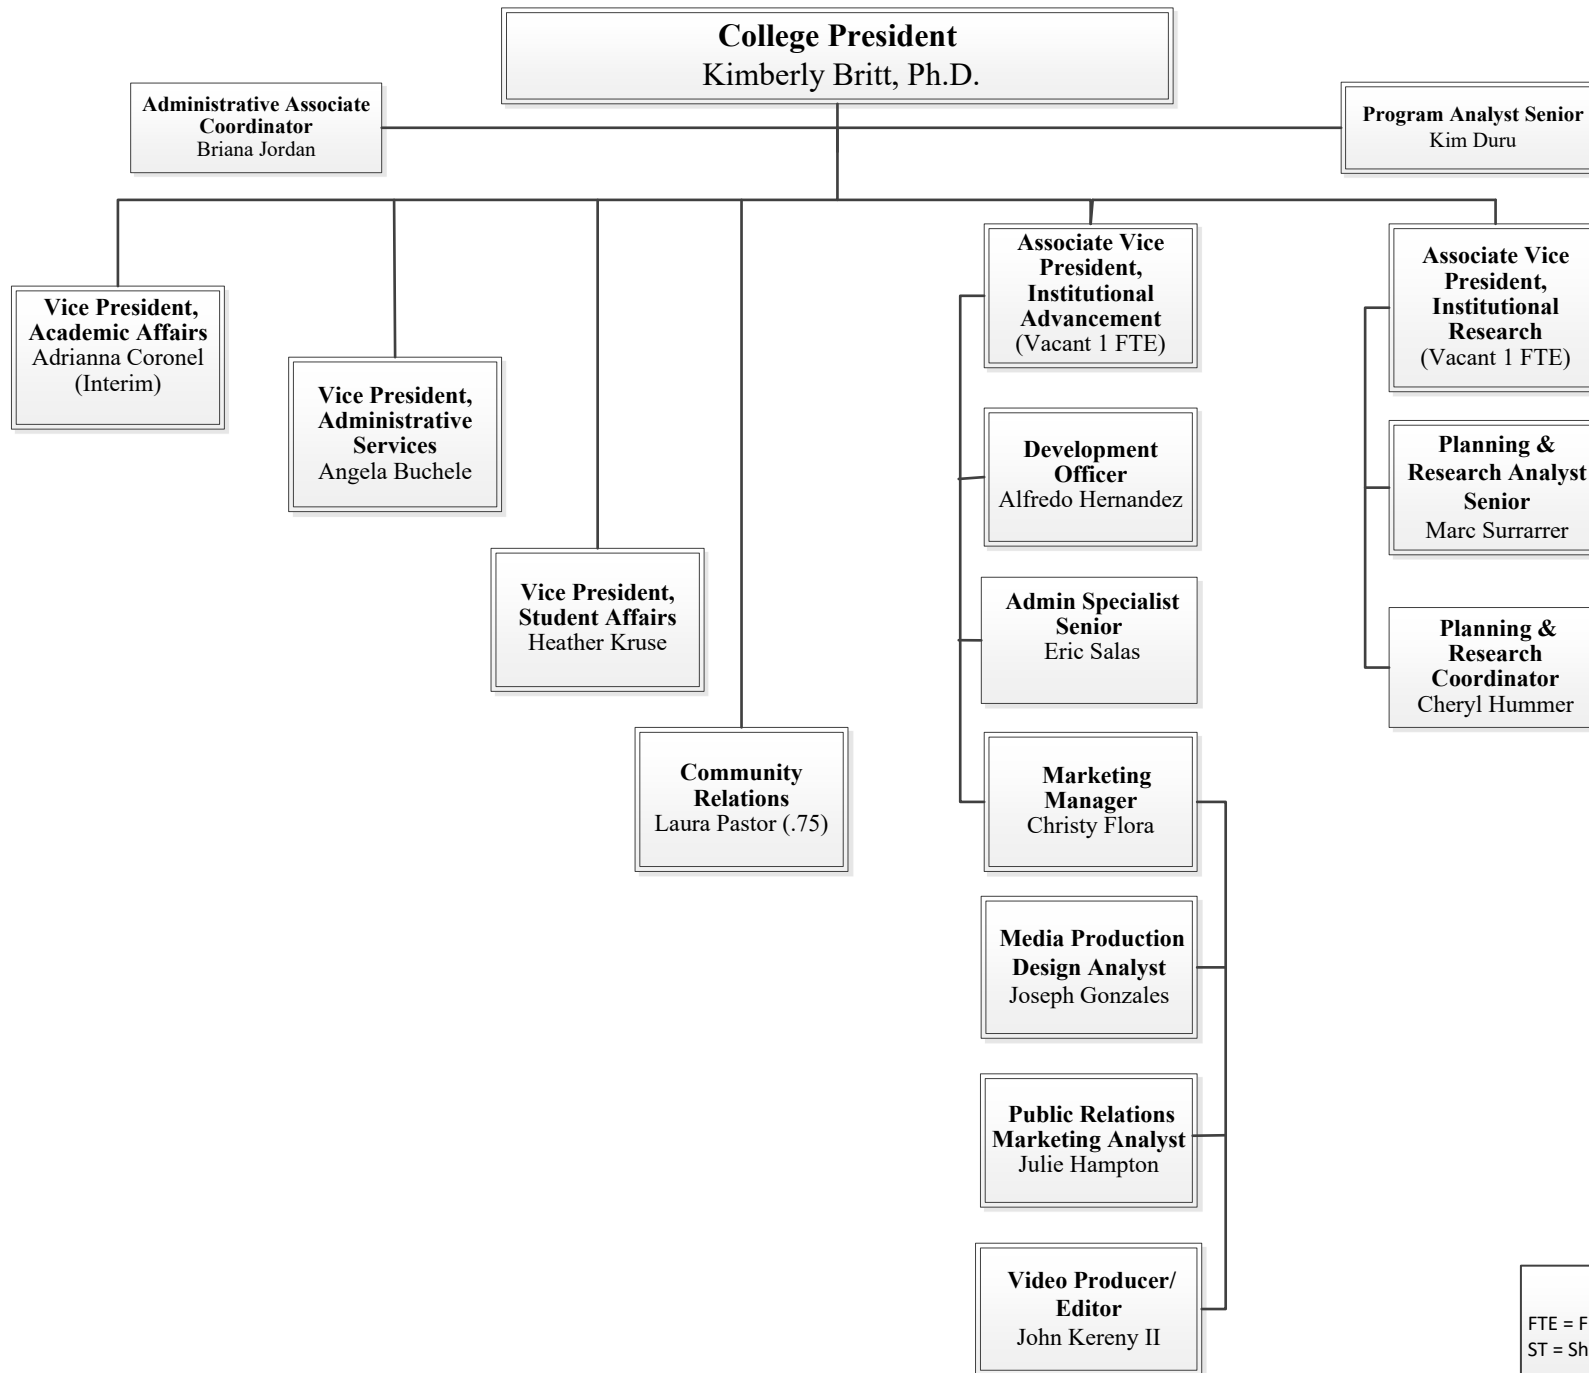

Office of the President

Legend
 FTE = Full-Time Equivalency
 ST = Short-Term

Office of the President

College President
Kimberly Britt, Ph.D.

High School Teachers

Special Education
Petra Abril
(Vacant 1 FTE)

Math
Emanuel Galvan
(Vacant 1 FTE)

Health
Kerry Keith

English
Cherice Walloe
(Vacant 1 FTE)

History
Emily Quezada
(Vacant 1 FTE)

Science
Carrie Lifshitz
Susan Thompson-Mchugh

Reading/Study Hall
Ebony Livas

Electives
John Boyle
LaShaun Starks
(Vacant 1 FTE)

Legend
FTE = Full-Time Equivalency
ST = Short-Term