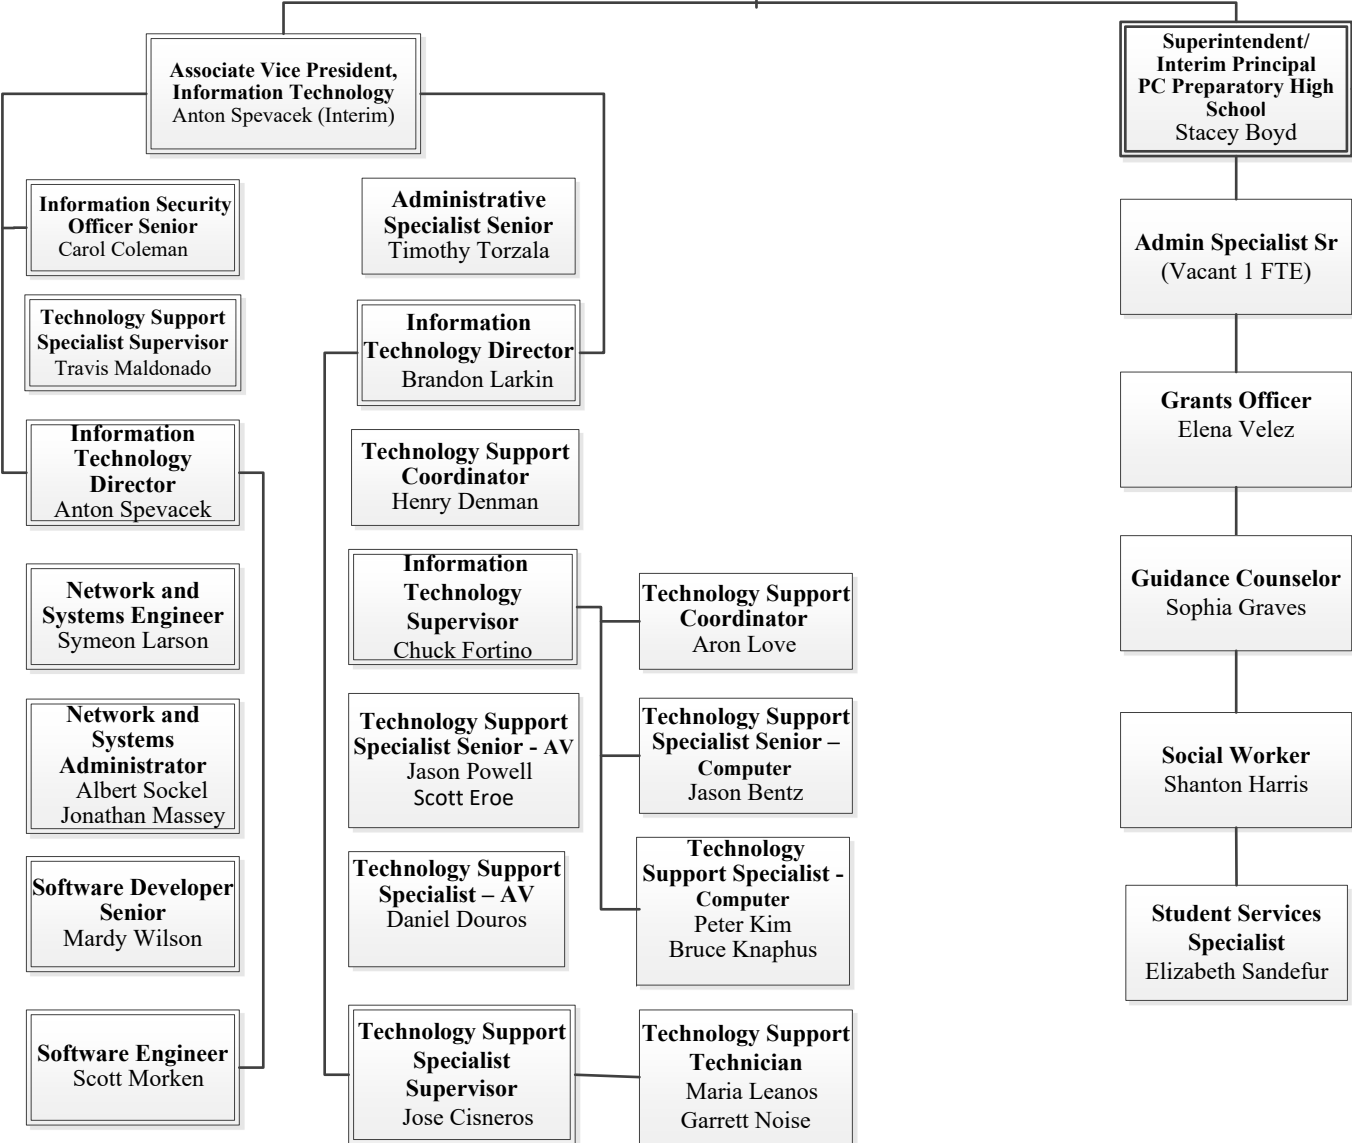

Office of the President

Legend
 FTE = Full-Time Equivalency
 ST = Short-Term

Office of the President

College President
Kimberly Britt, Ph.D.

High School Teacher

Special Education
Petra Abril
(Vacant 1 FTE)

Math
Tuhfah Alamin
Emanuel Galvan

Health
Kerry Keith

English
Elisa Rowell
Cherice Walloe

Reading/History
Emily Quezada

Science
Kelly Cordalis
(Vacant 1 FTE)

Social Studies/Art
LaShaun Starks

Electives
John Boyle

Legend

FTE = Full-Time Equivalency
ST = Short-Term