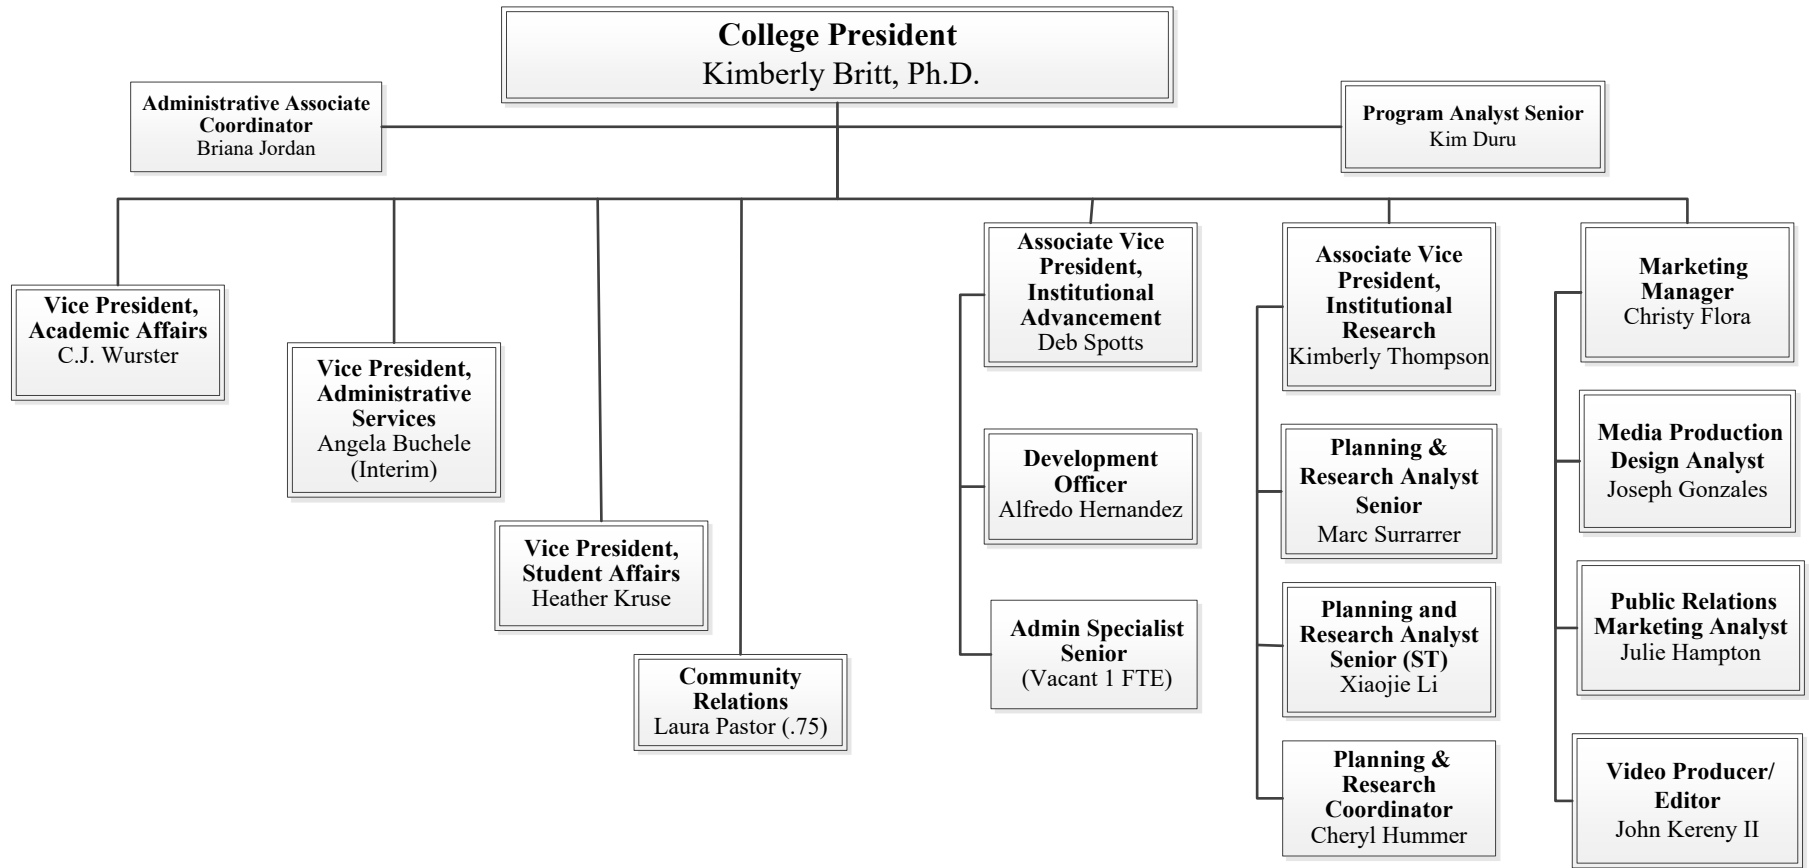

Office of the President

Legend
 FTE = Full-Time Equivalency
 ST = Short-Term

Office of the President

College President
Kimberly Britt, Ph.D.

High School Teacher

Special Education
Petra Abril
(Vacant 1 FTE)

Math
Tuhfah Alamin
Emanuel Galvan

Health
Kerry Keith

English
Elisa Rowell
Cherice Walloe

Reading/History
Emily Quezada

Science
Kelly Cordalis
(Vacant 1 FTE)

Social Studies/Art
LaShaun Starks

Electives
John Boyle

Legend

FTE = Full-Time Equivalency
ST = Short-Term