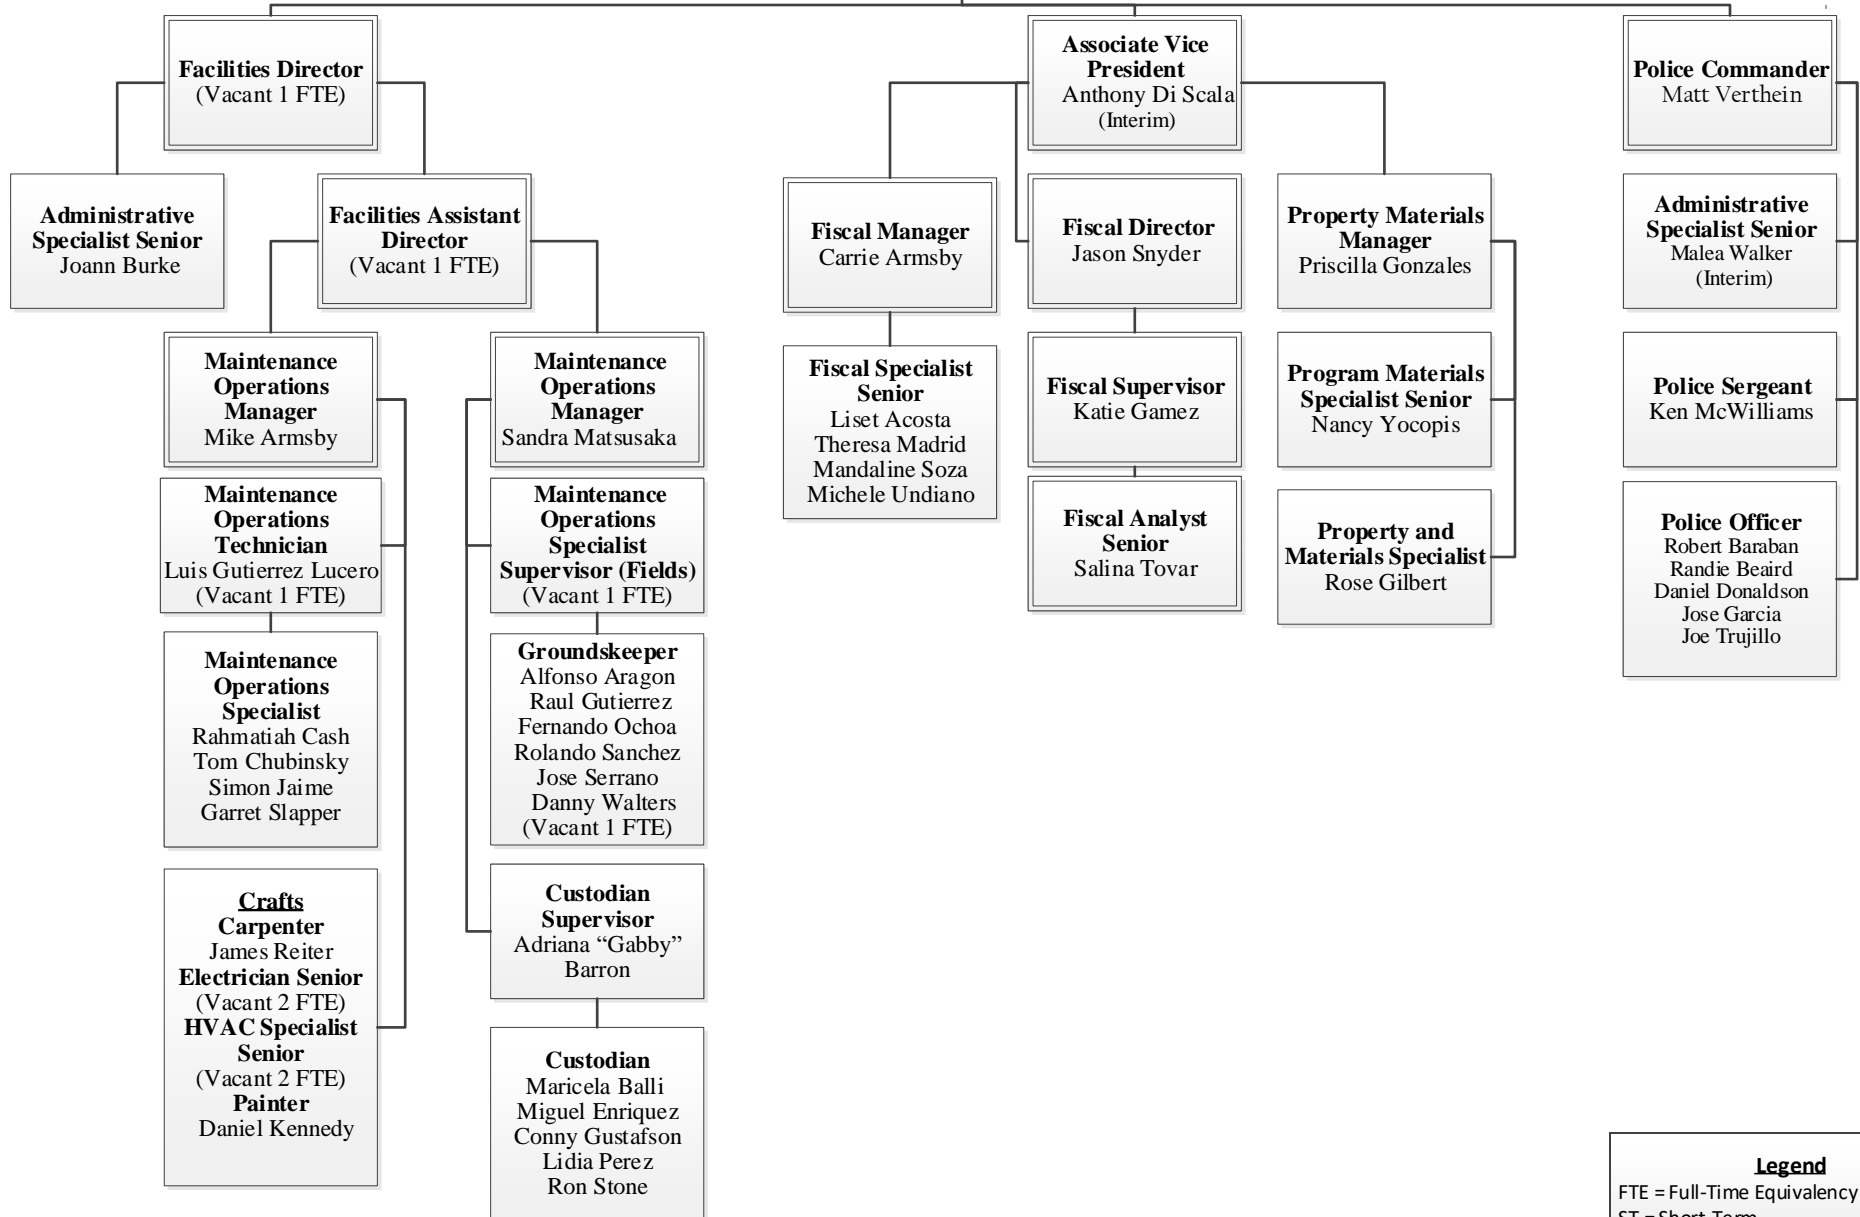

Office of Administrative Services

Vice President, Administrative Services
Angela Buchele (Interim)

Administrative Associate Coordinator
Teresa Wadman

Legend
FTE = Full-Time Equivalency
ST = Short-Term