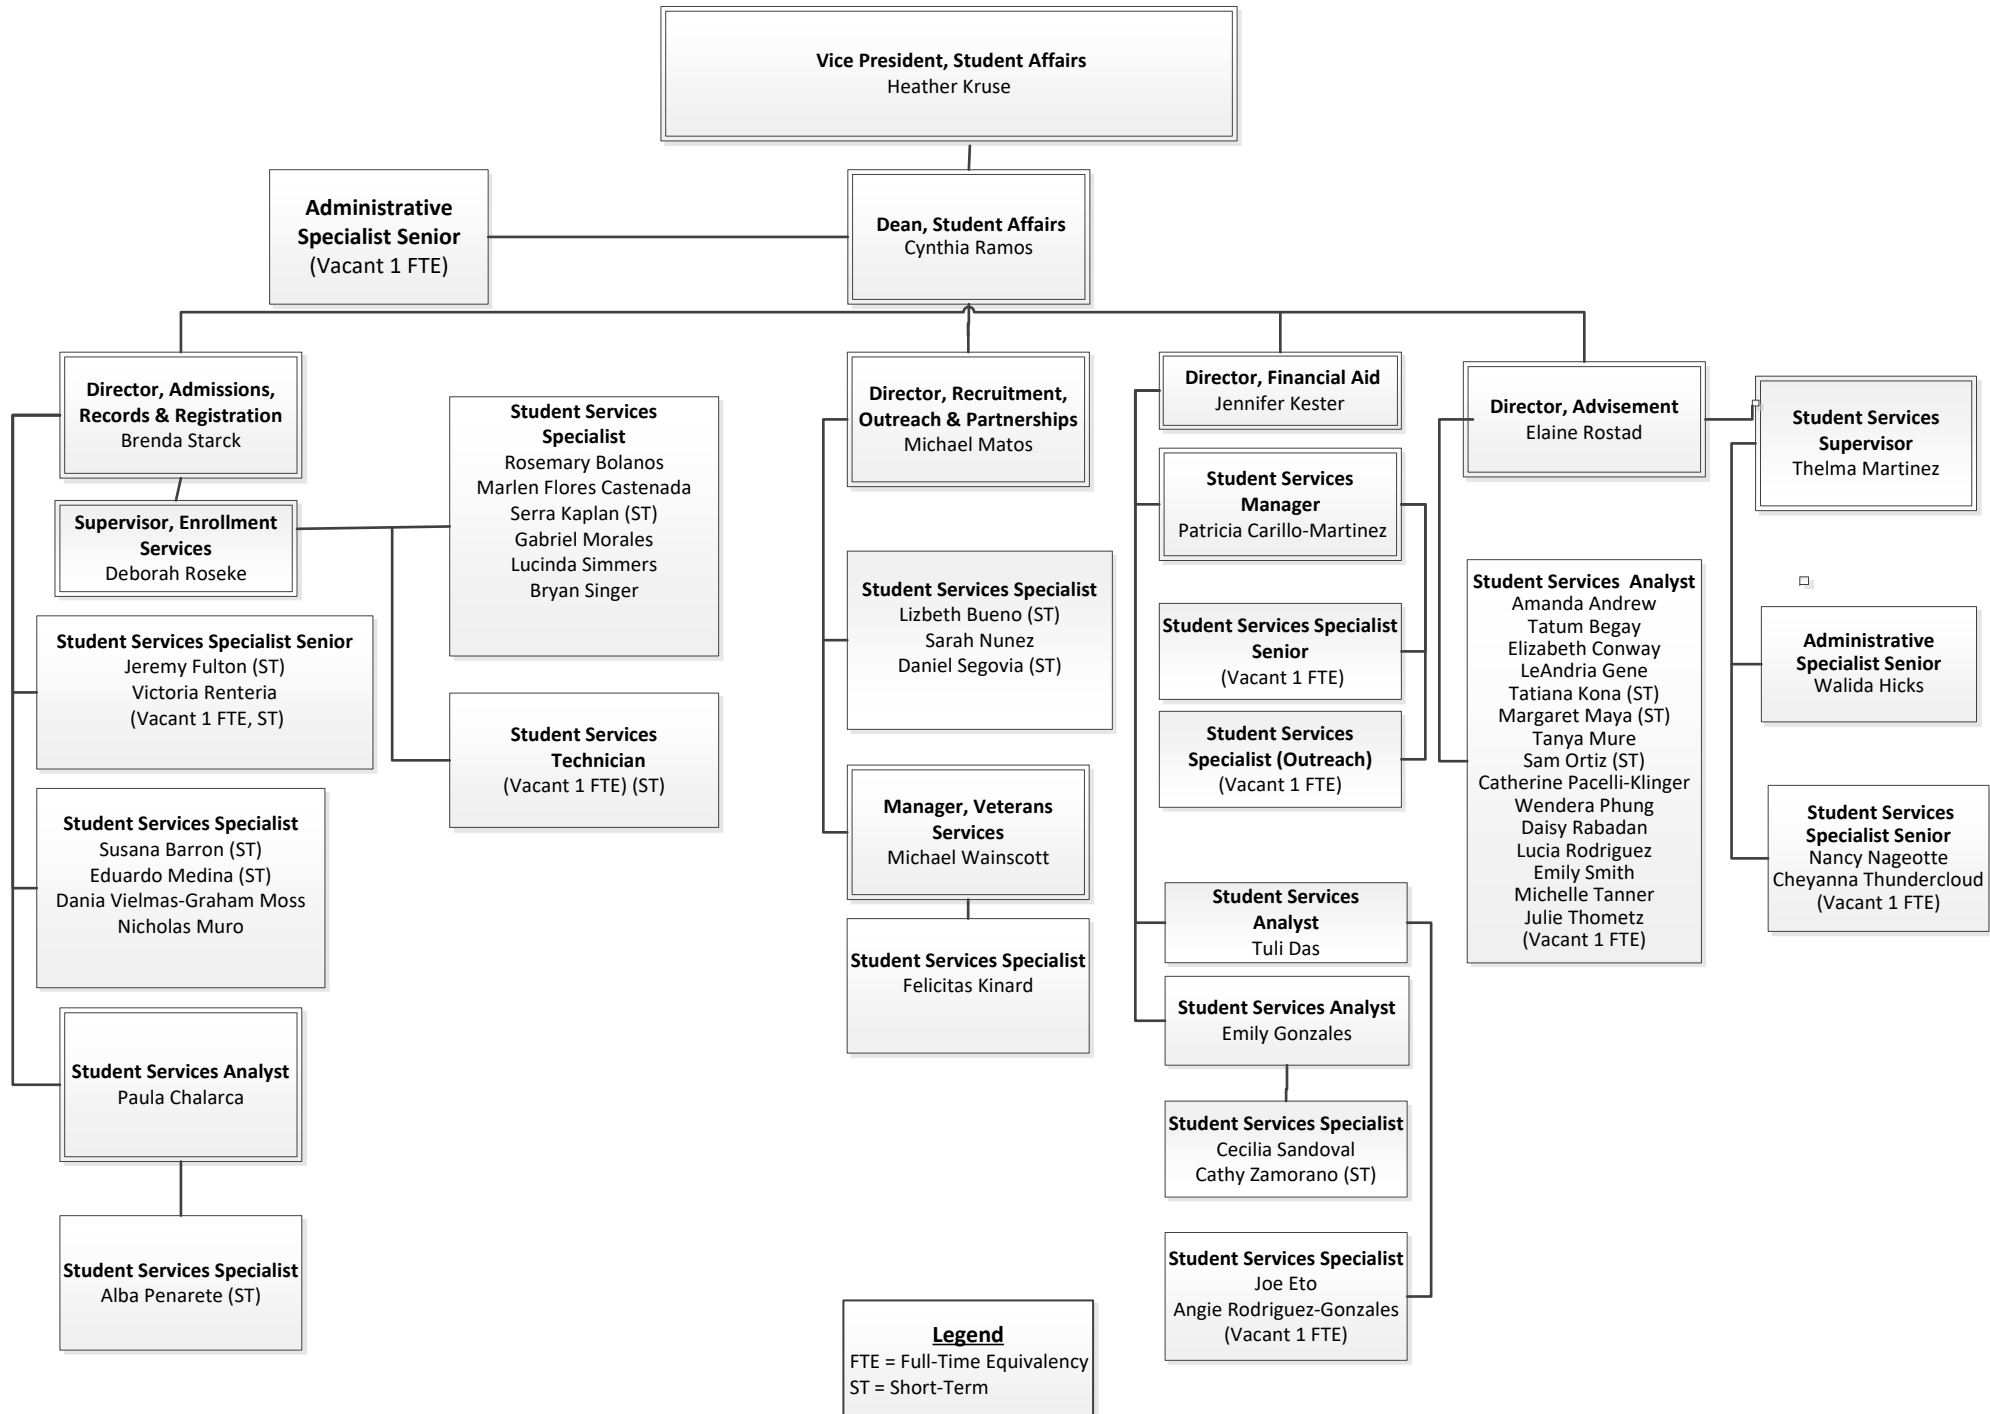

# Office of Student Affairs

Continued on  
Page 2

**Legend**  
FTE = Full-Time Equivalency  
ST = Short-Term

# Office of Student Affairs

**Legend**  
 FTE = Full-Time Equivalency  
 ST = Short-Term