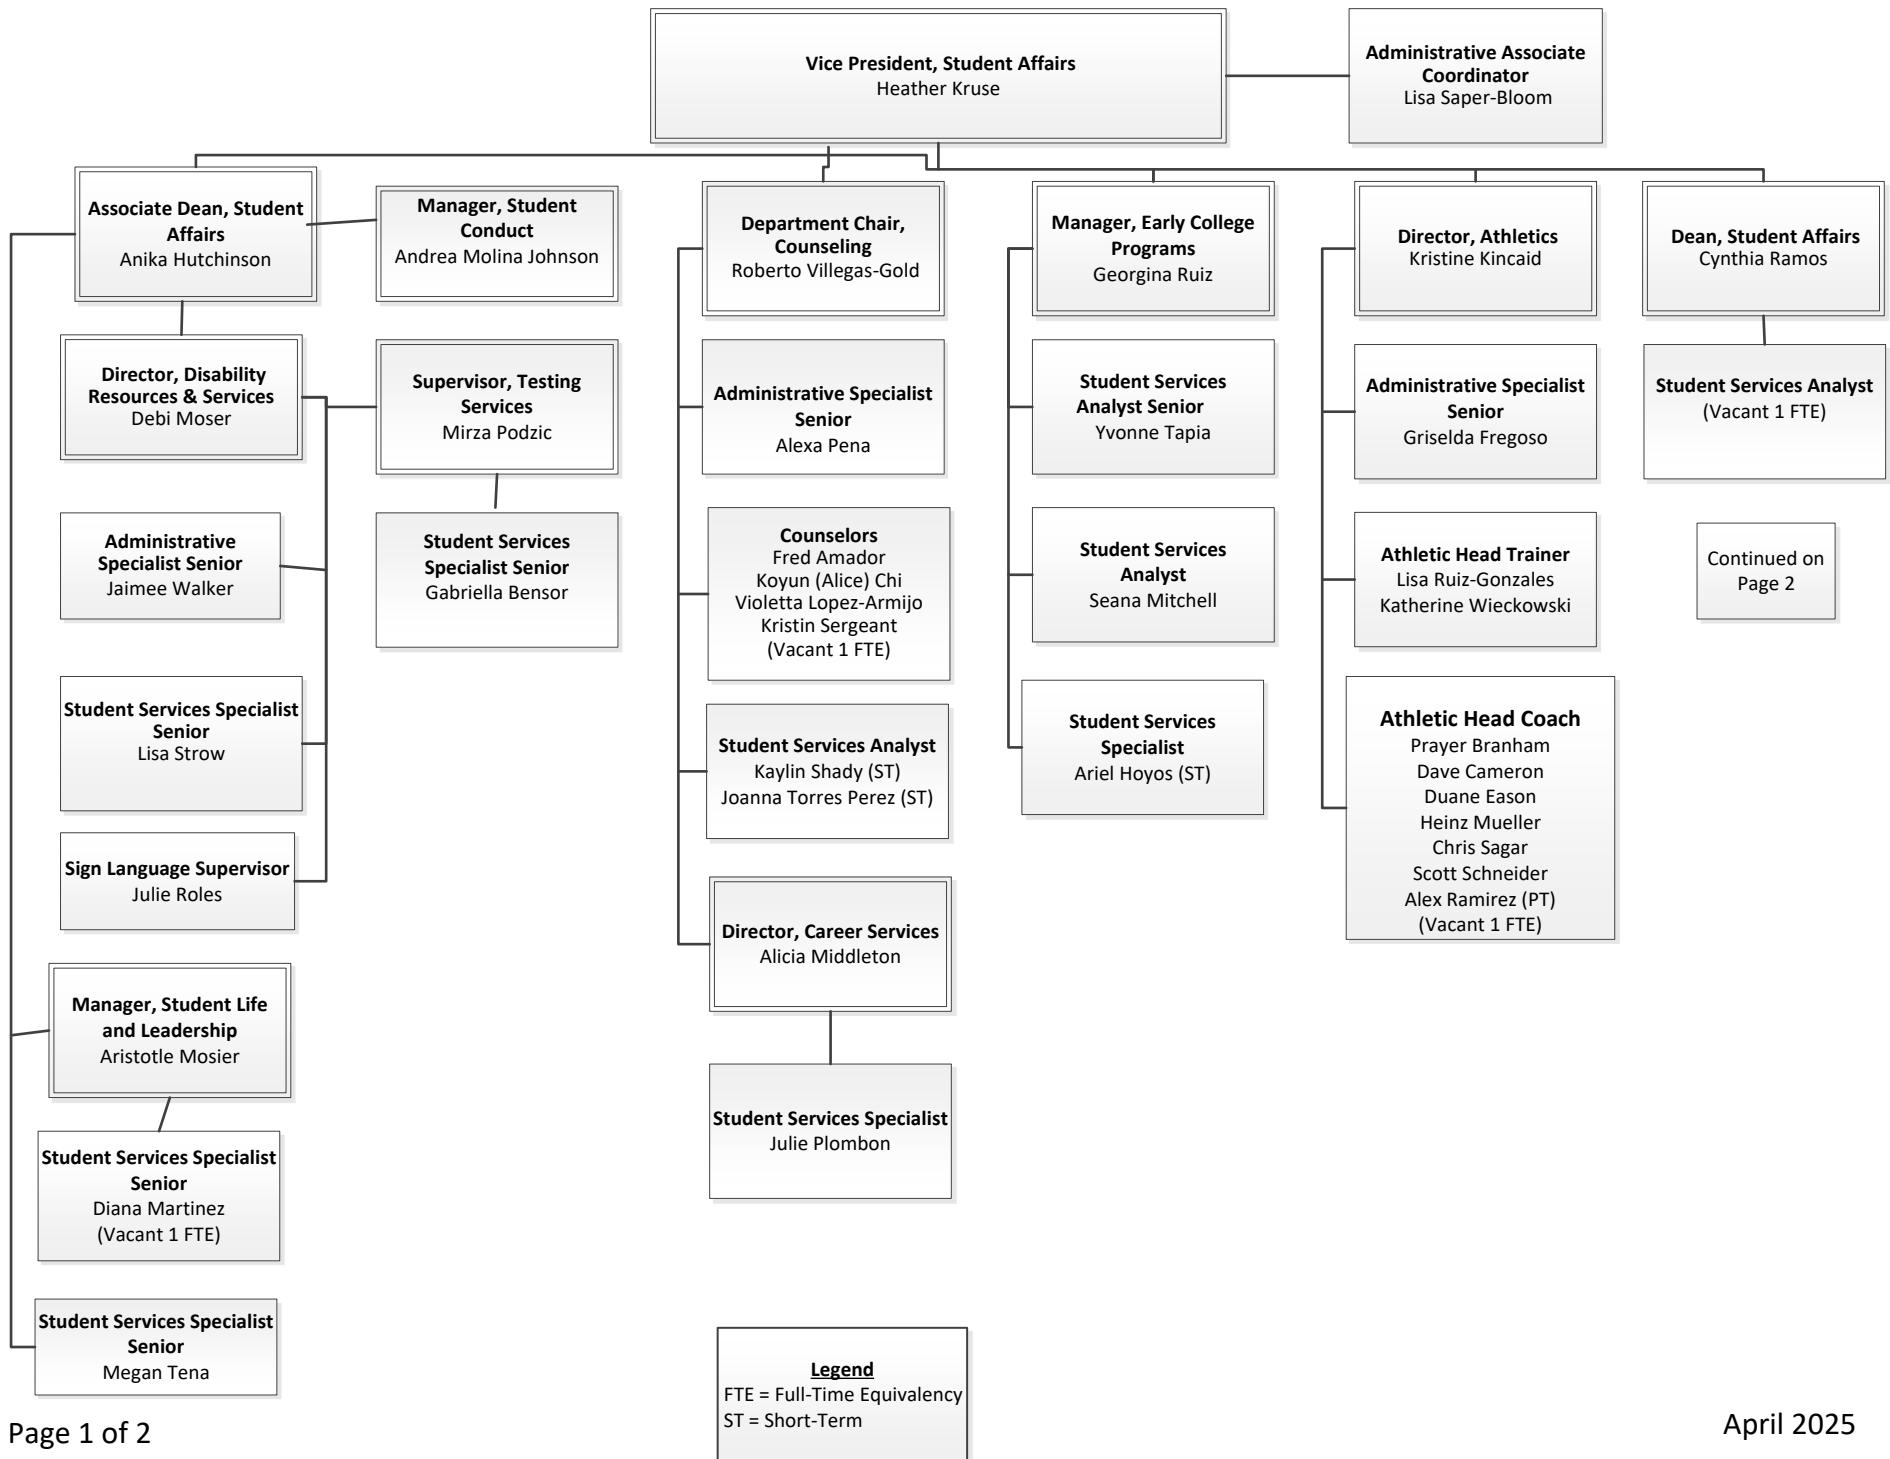

# Office of Student Affairs

Continued on  
Page 2

**Legend**  
FTE = Full-Time Equivalency  
ST = Short-Term

# Office of Student Affairs

**Legend**  
 FTE = Full-Time Equivalency  
 ST = Short-Term