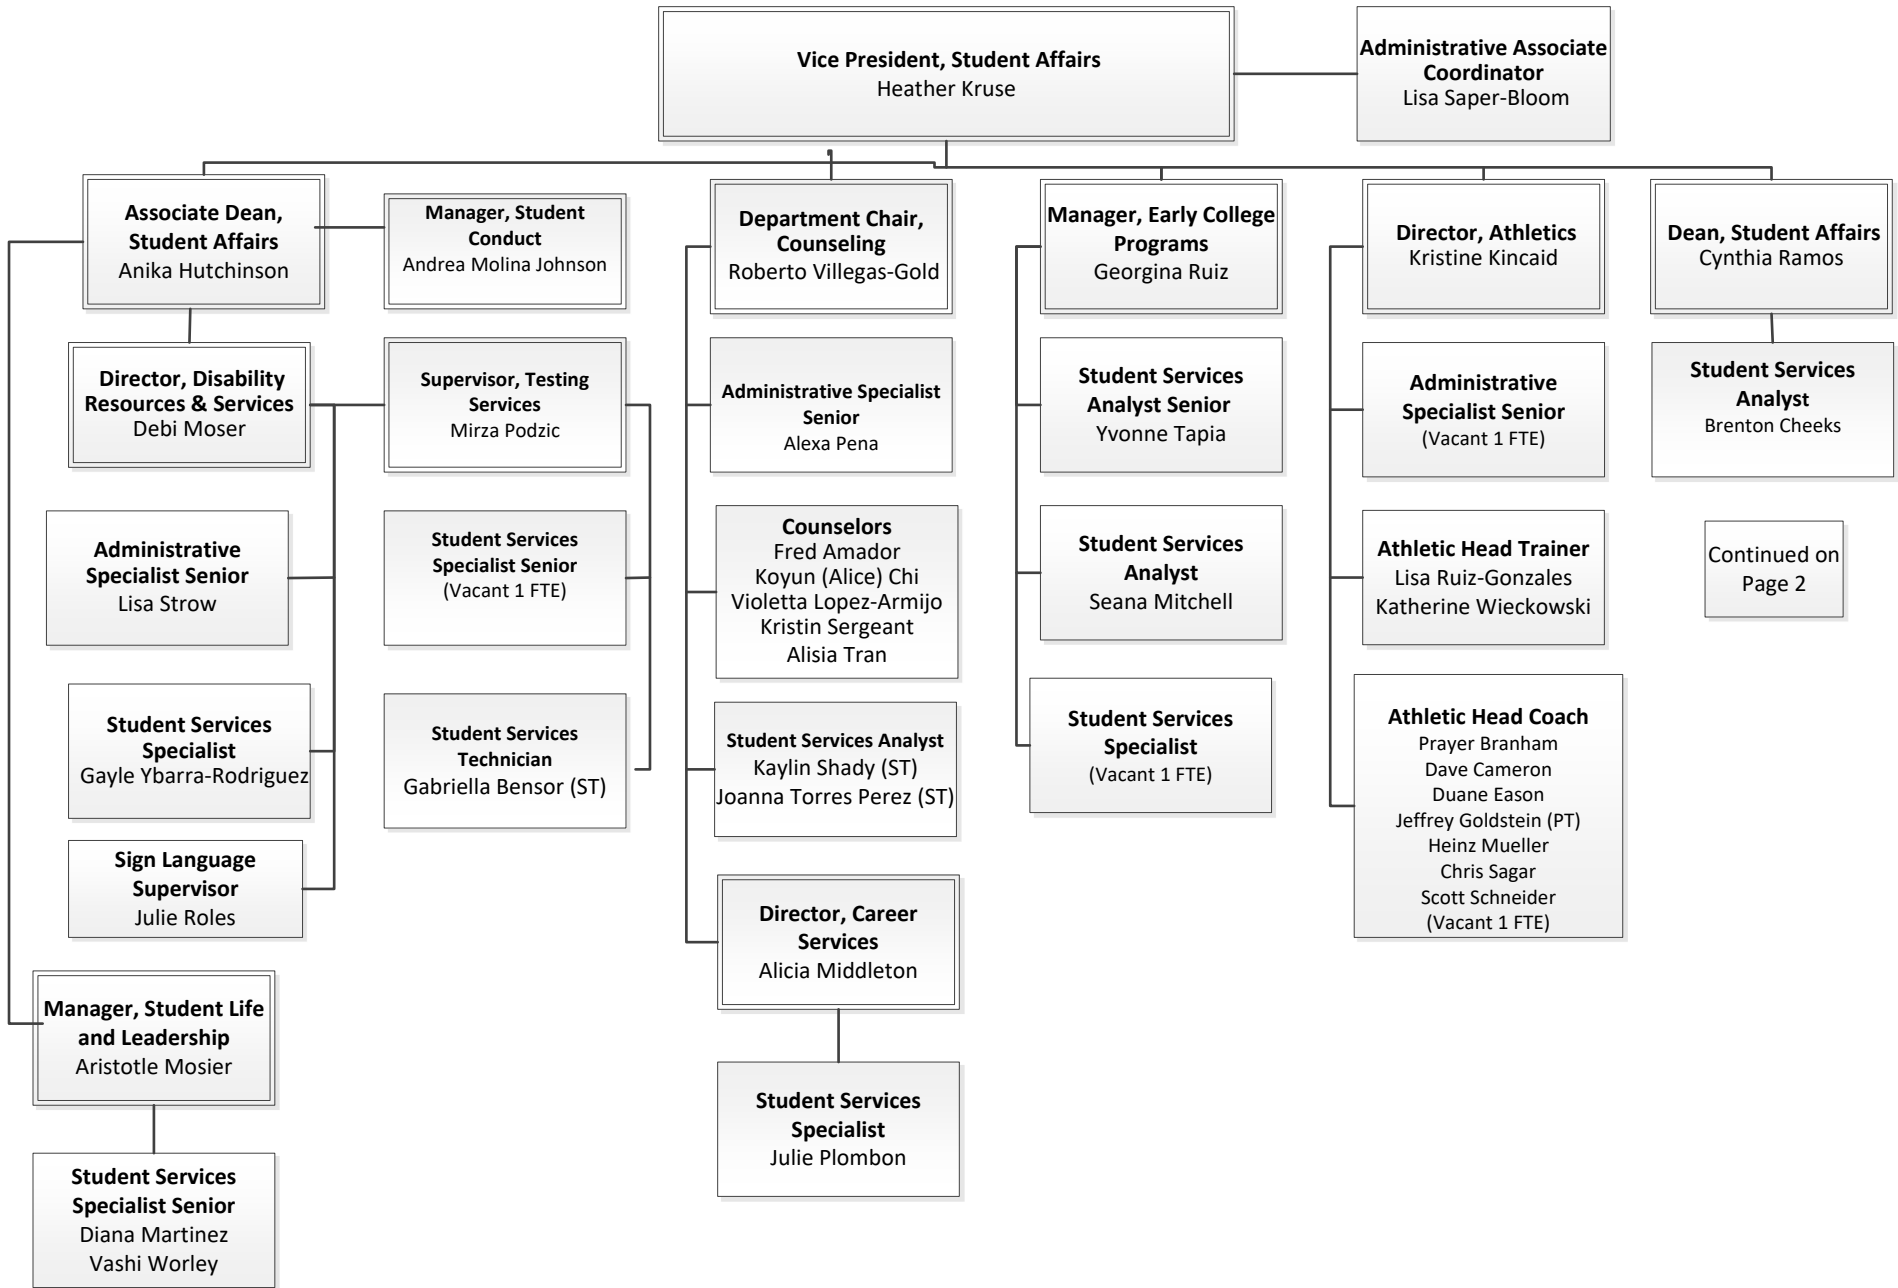

Office of Student Affairs

Continued on
Page 2

Legend
FTE = Full-Time Equivalency
ST = Short-Term