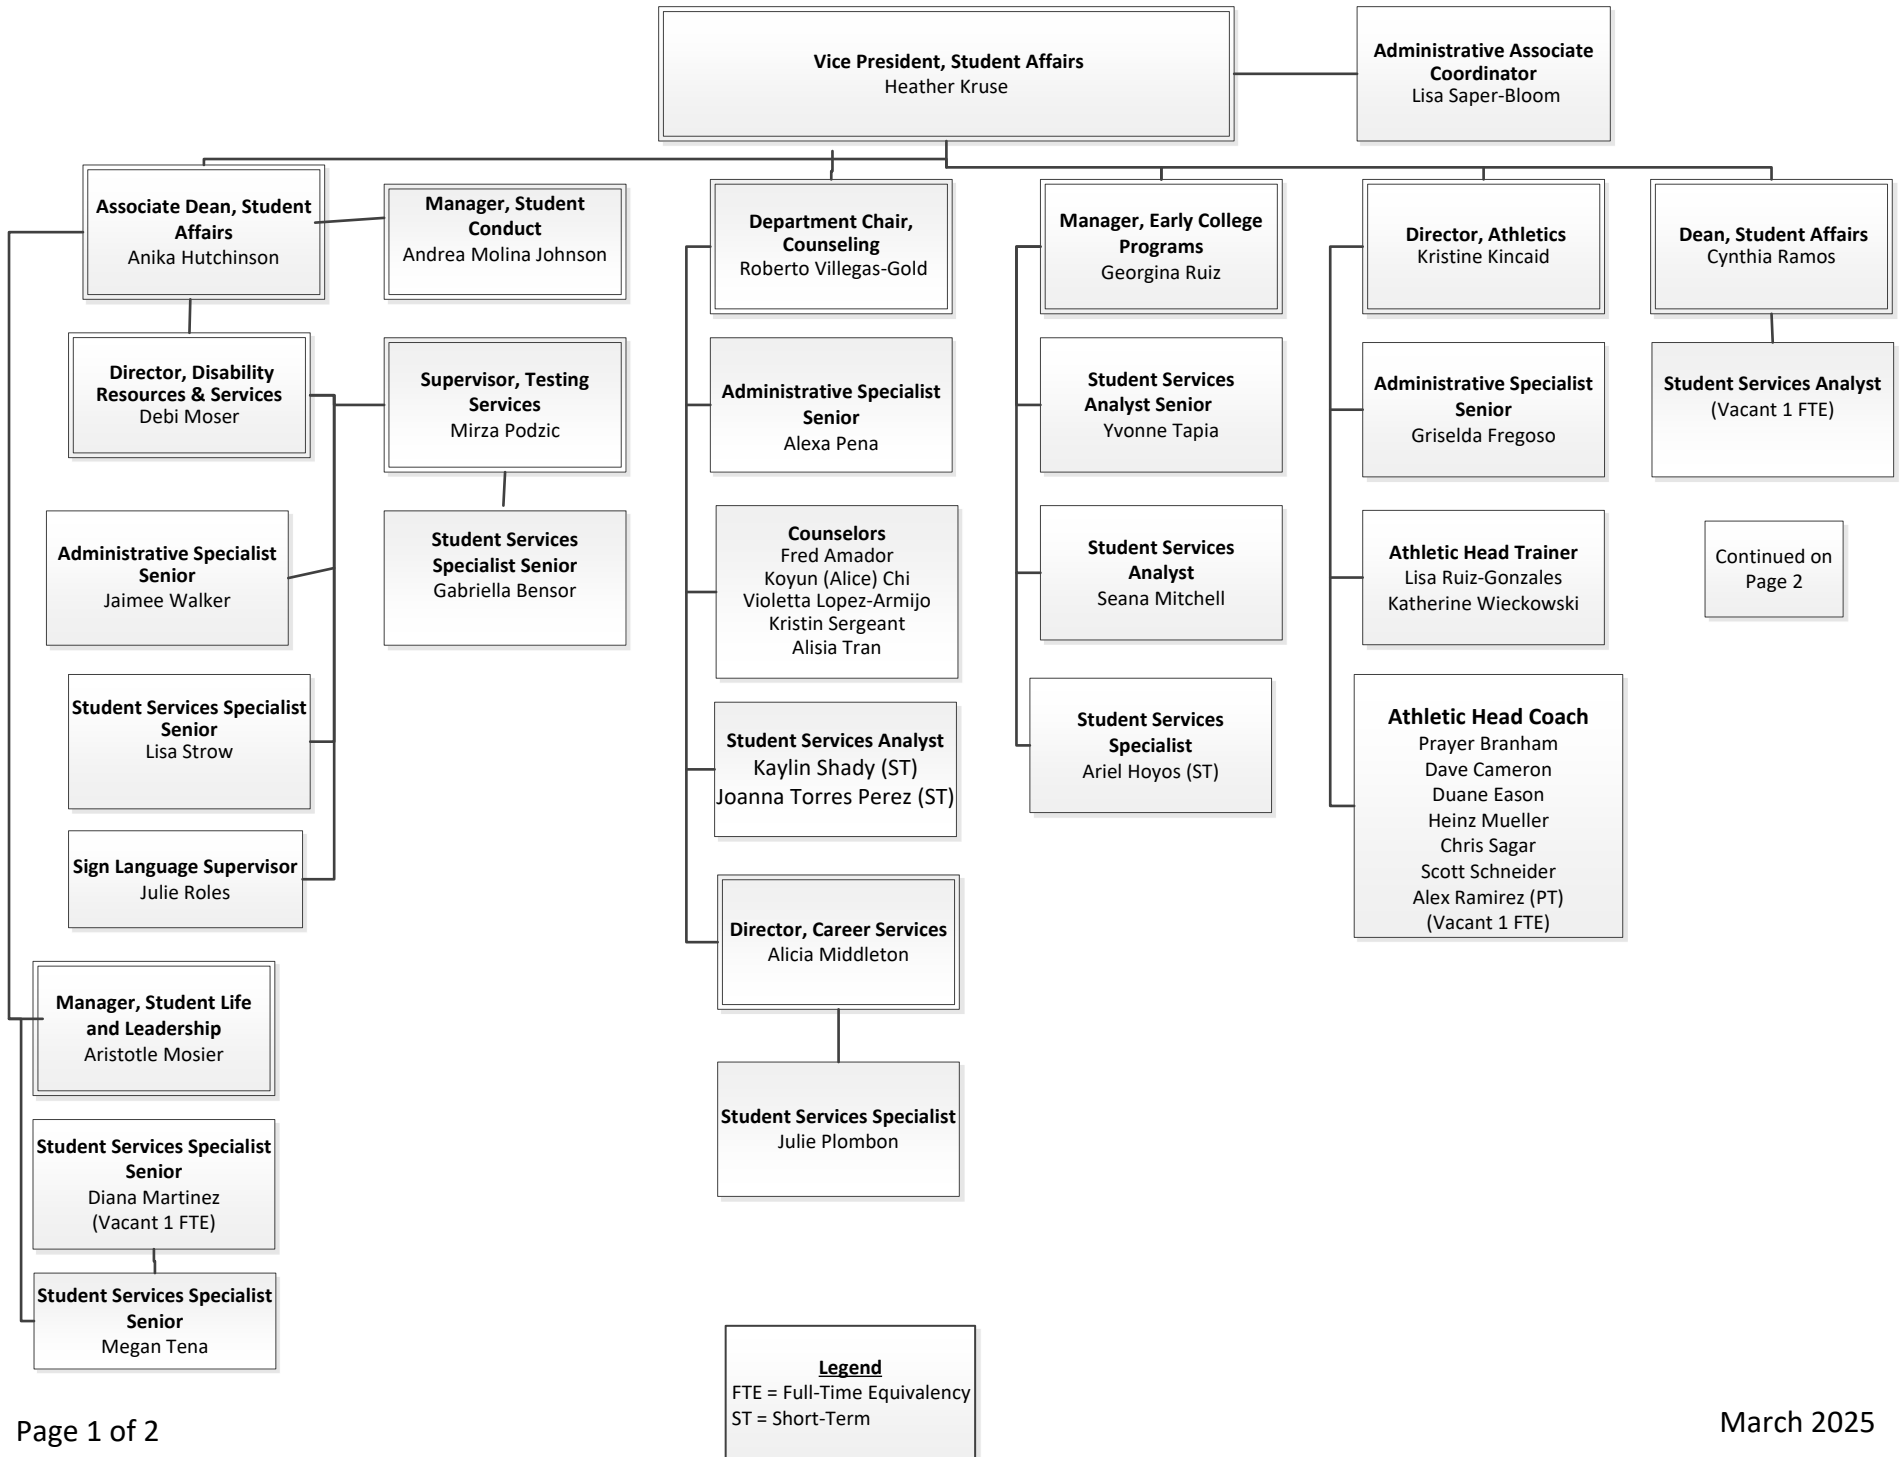

Office of Student Affairs

Legend
 FTE = Full-Time Equivalency
 ST = Short-Term

Office of Student Affairs

Legend
 FTE = Full-Time Equivalency
 ST = Short-Term