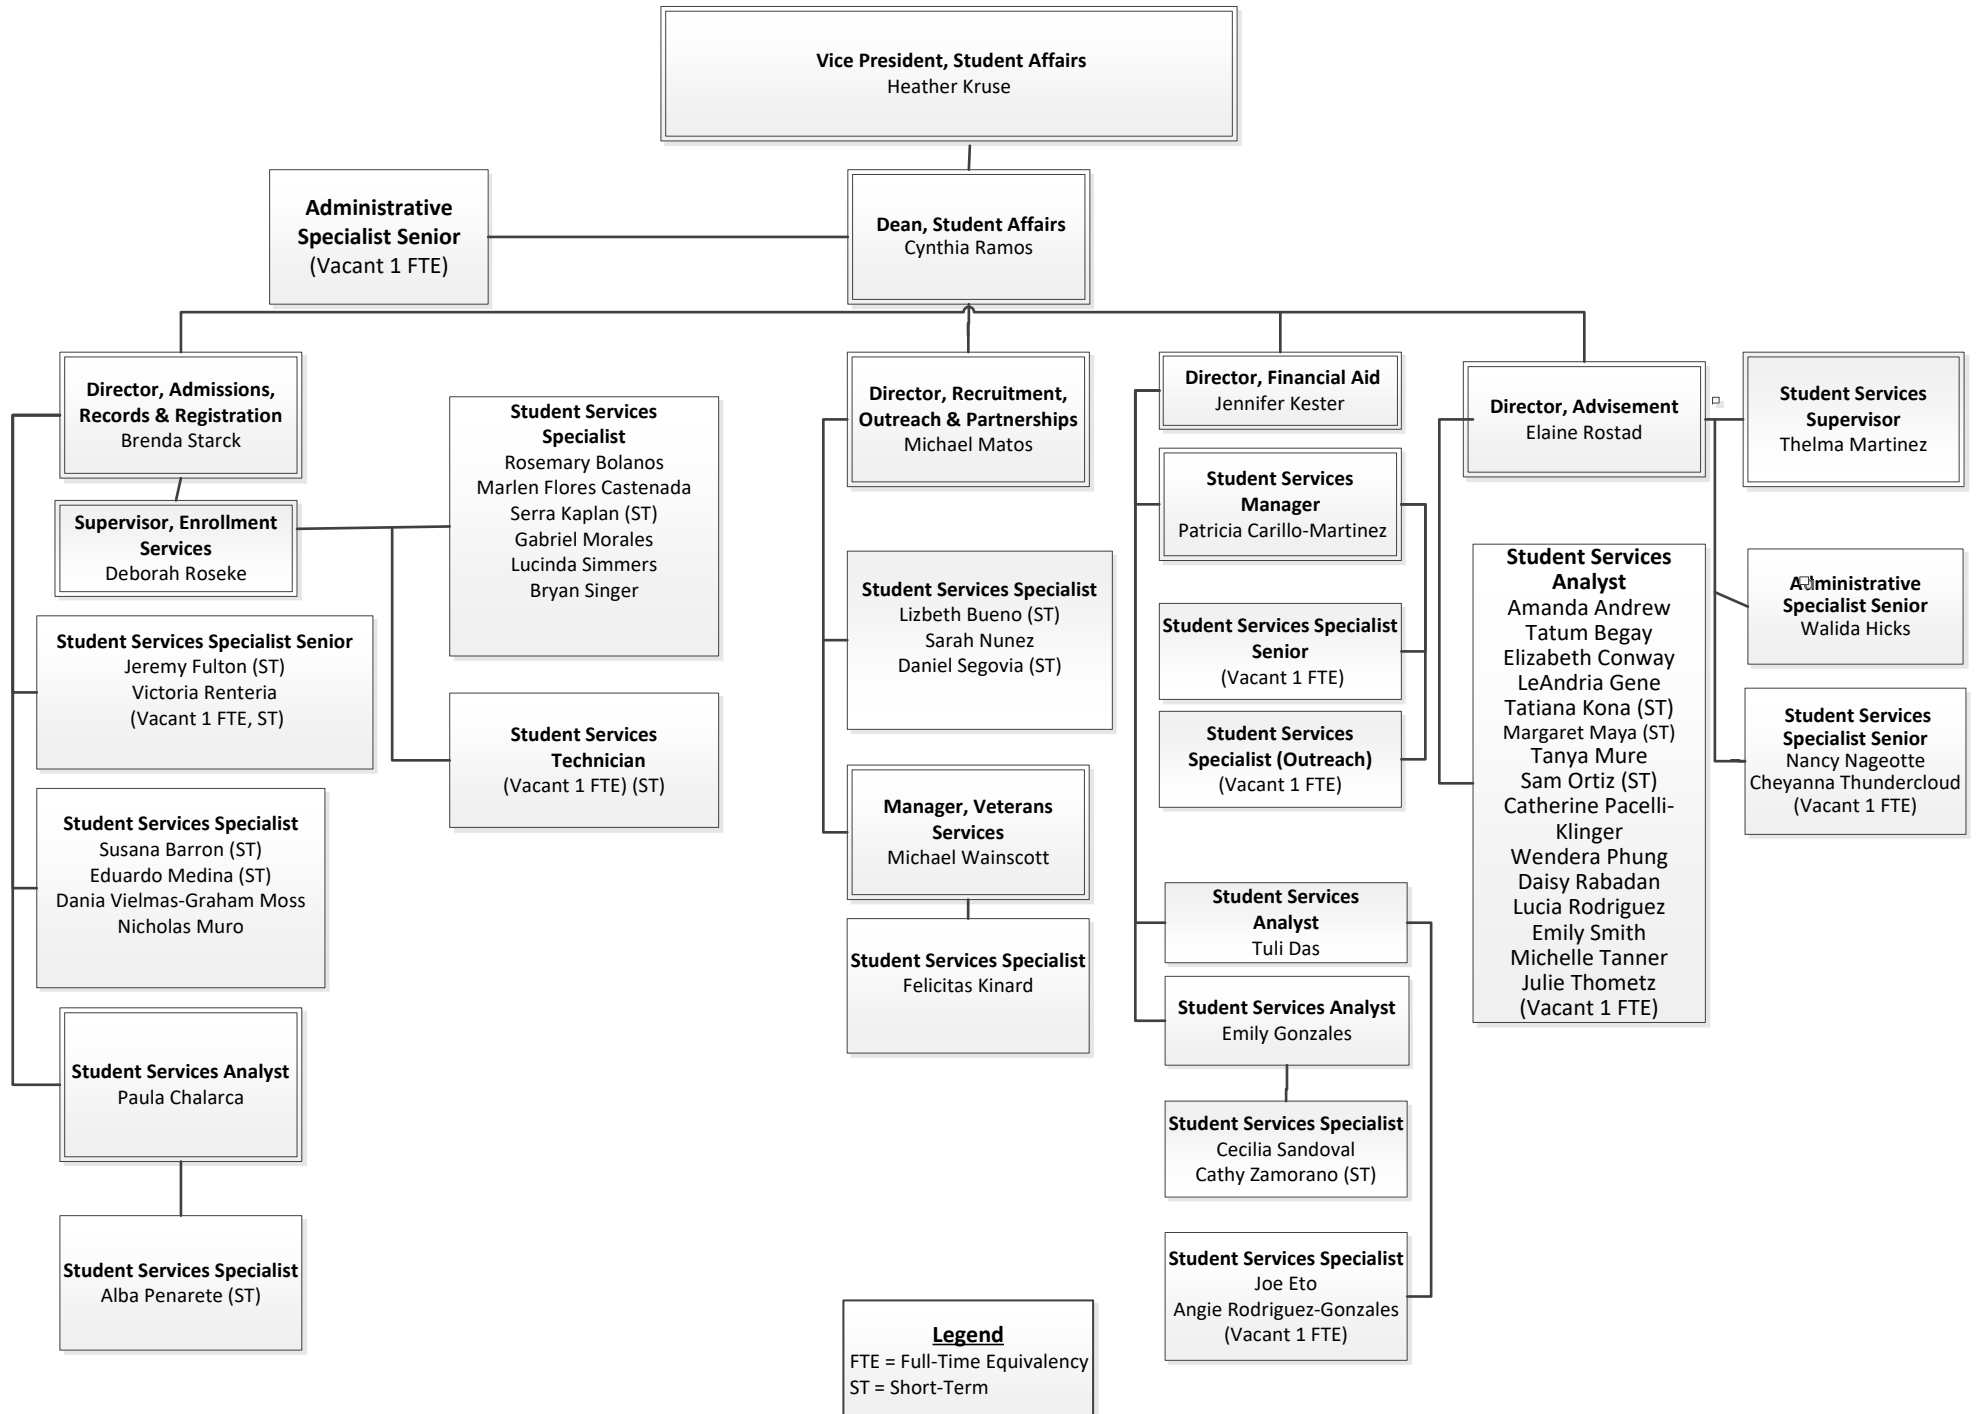

Office of Student Affairs

Legend
 FTE = Full-Time Equivalency
 ST = Short-Term

Office of Student Affairs

Legend
 FTE = Full-Time Equivalency
 ST = Short-Term