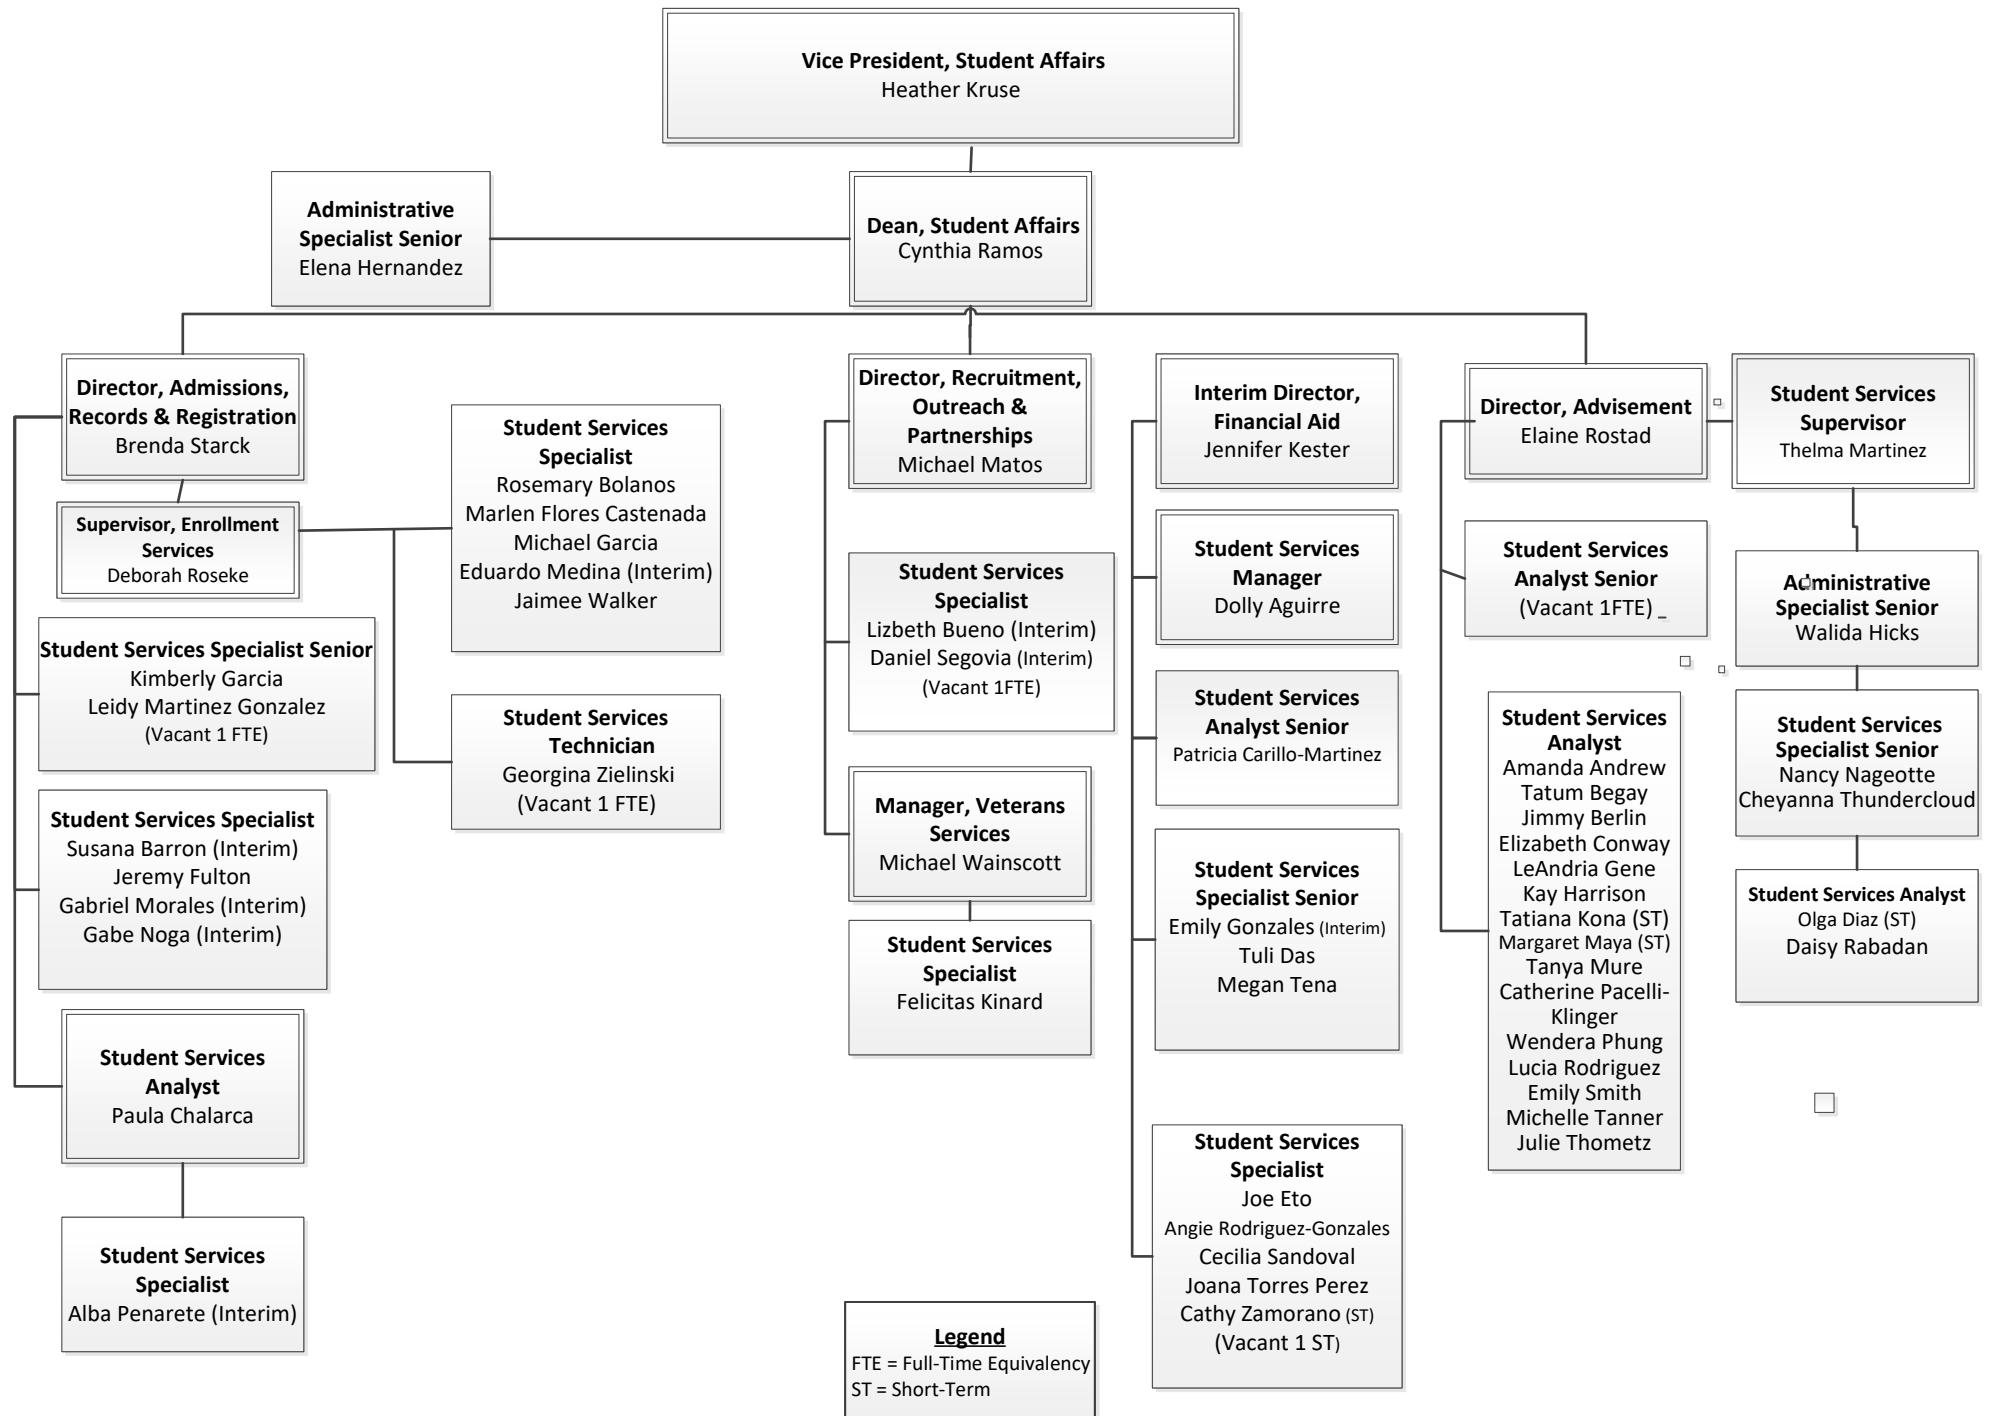

# Office of Student Affairs

Continued on  
Page 2

**Legend**  
FTE = Full-Time Equivalency  
ST = Short-Term

# Office of Student Affairs

**Legend**  
 FTE = Full-Time Equivalency  
 ST = Short-Term