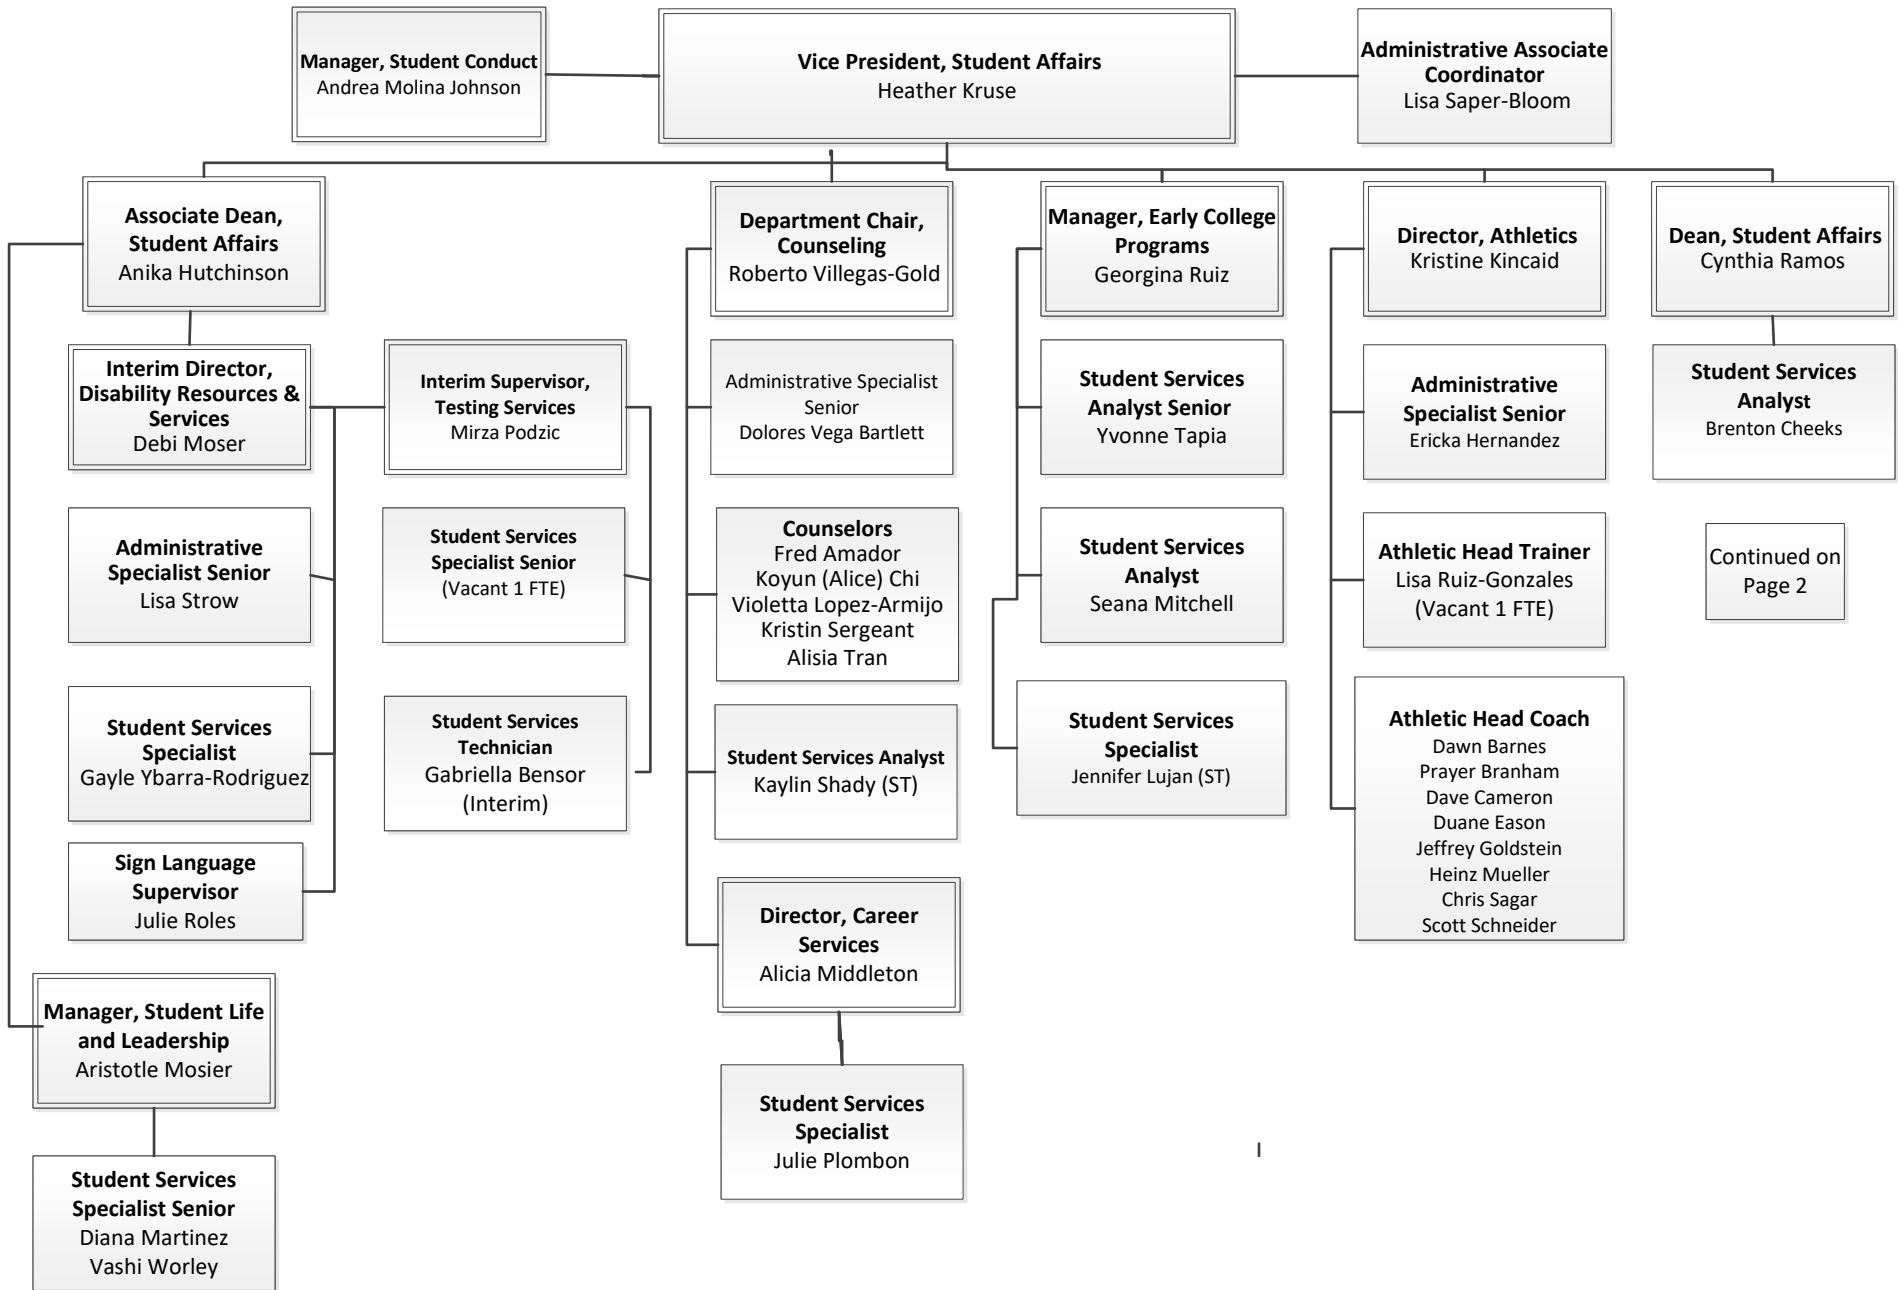

# Office of Student Affairs

Continued on  
Page 2

**Legend**  
FTE = Full-Time Equivalency  
ST = Short-Term

# Office of Student Affairs

**Legend**  
 FTE = Full-Time Equivalency  
 ST = Short-Term