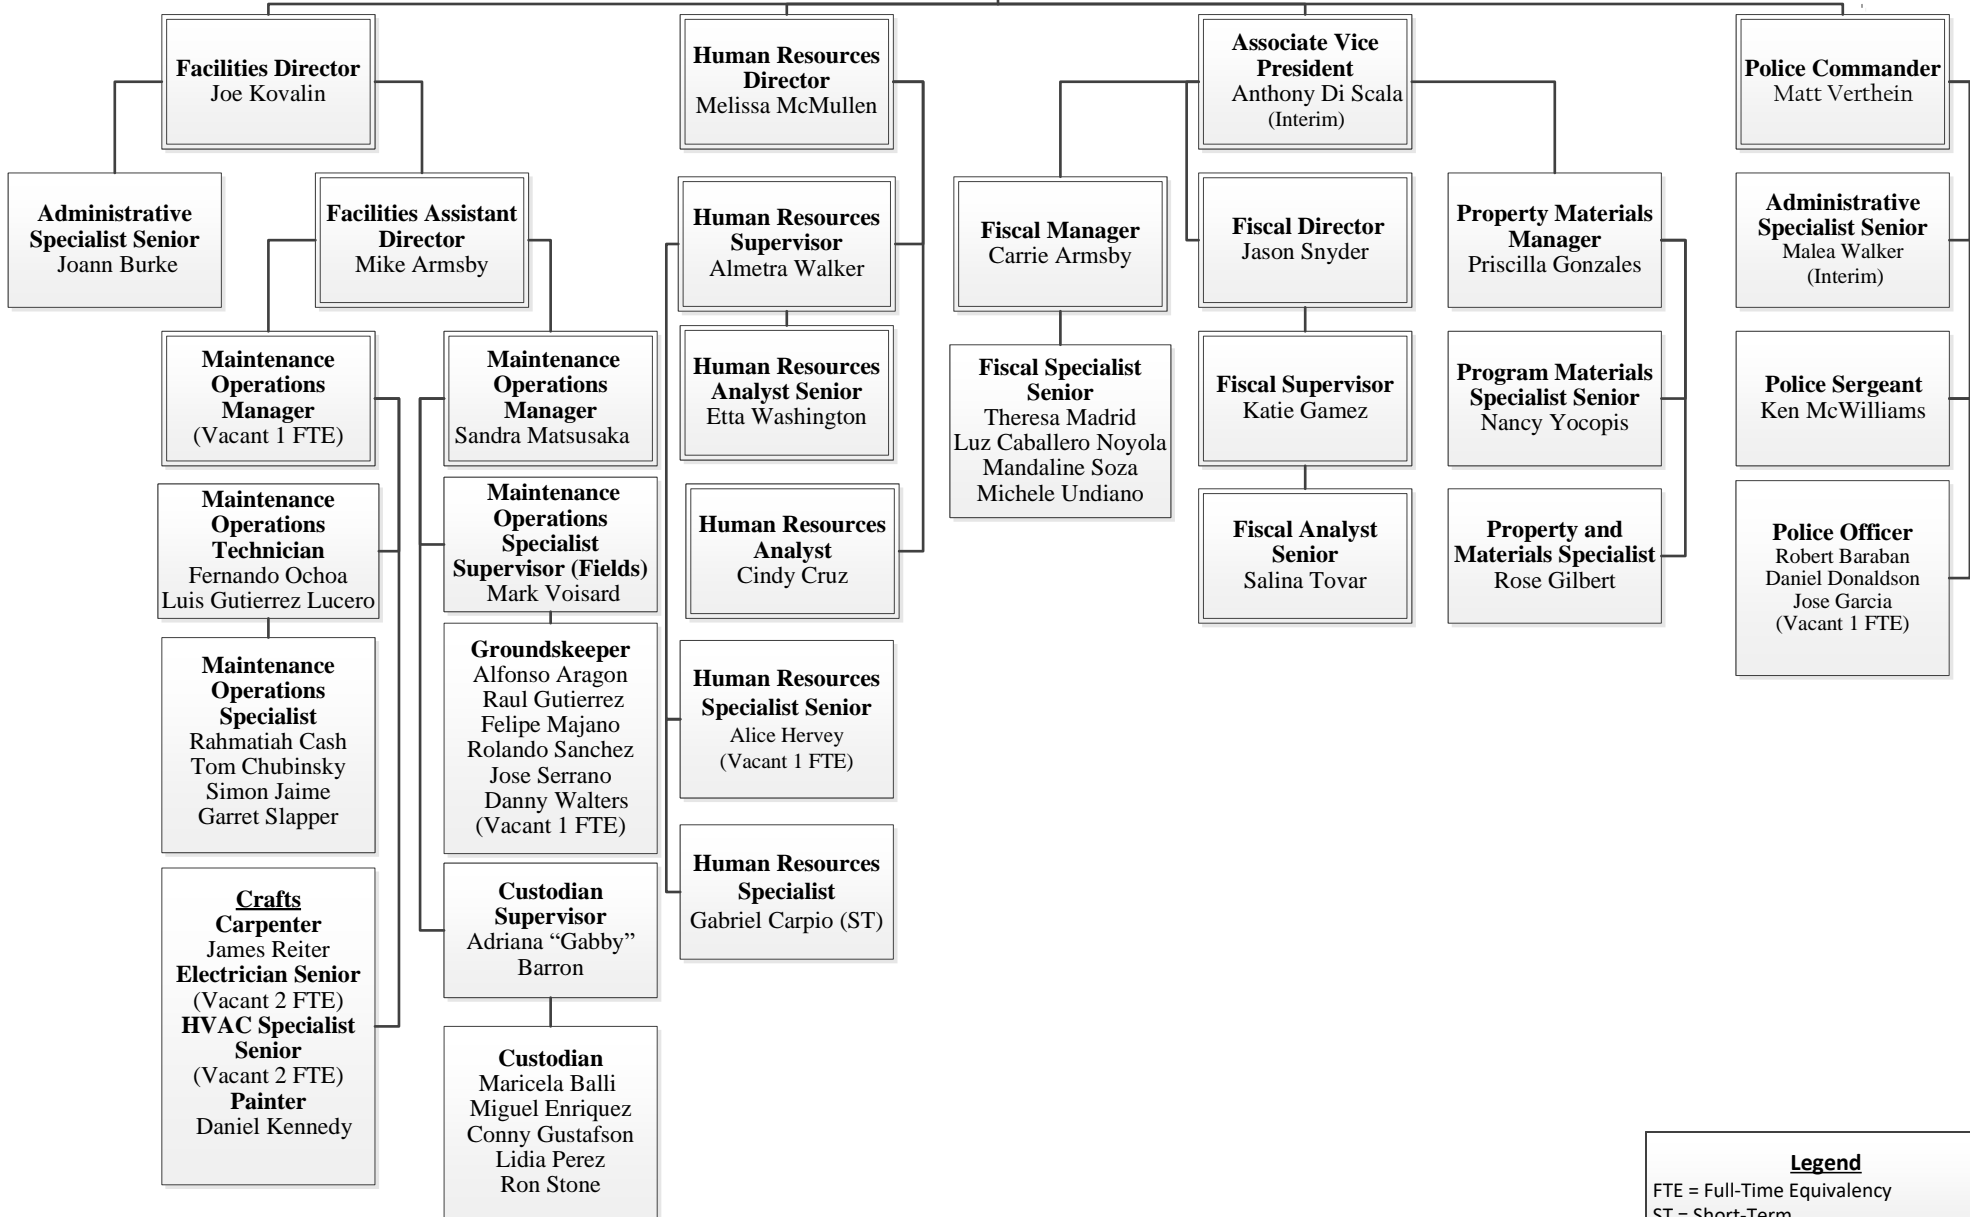

# Office of Administrative Services

## Vice President, Administrative Services

Angela Buchele (Interim)

**Administrative Associate Coordinator**  
Teresa Wadman

**Legend**  
FTE = Full-Time Equivalency  
ST = Short-Term