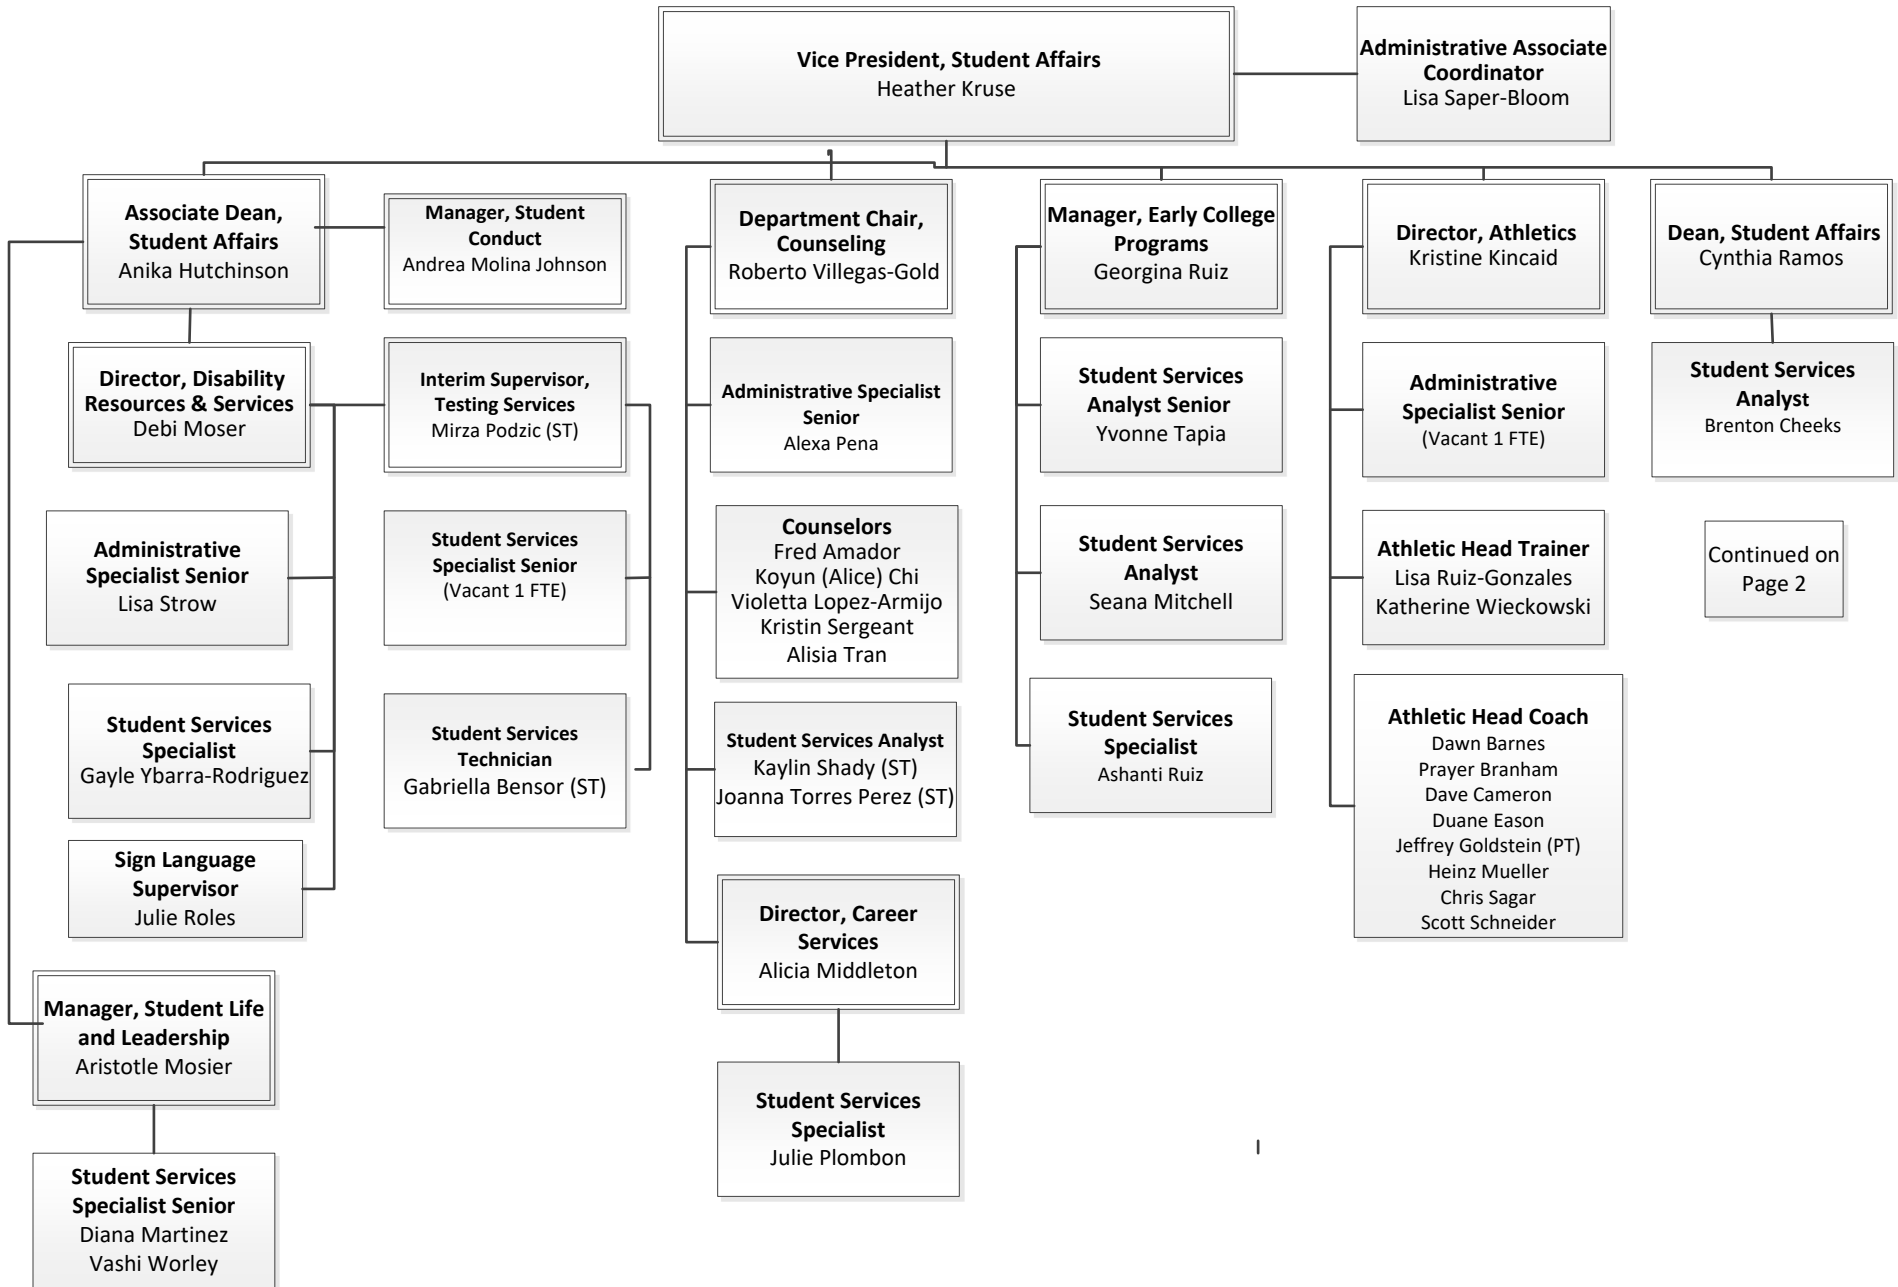

Office of Student Affairs

Continued on
Page 2

Legend
FTE = Full-Time Equivalency
ST = Short-Term

Office of Student Affairs